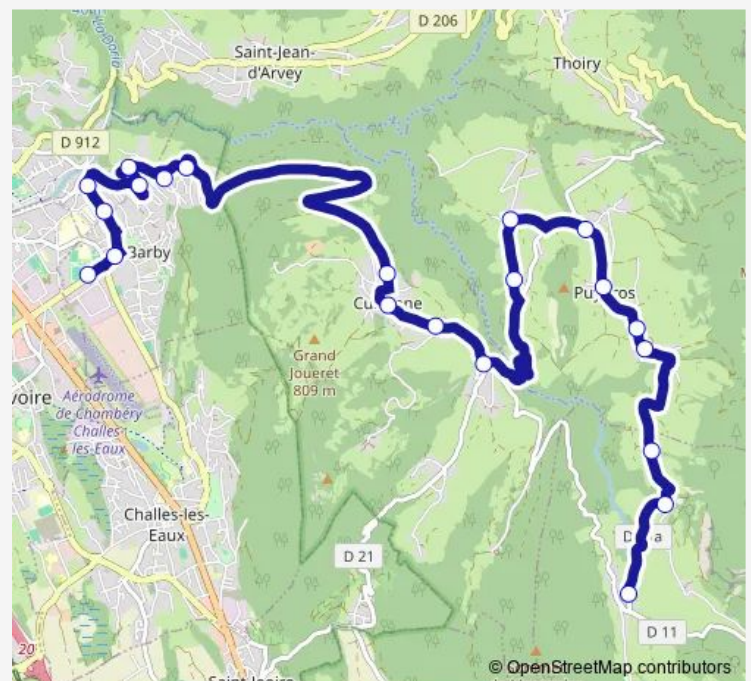

### Route schedule

Collège J. Mermoz — La Guillère

Monday 16:40-18:30

Tuesday 16:40-18:30

Wednesday 12:10-12:40

Thursday 16:40-18:30

Friday 16:40-18:30

Saturday —

### Route info

Direction: Collège J. Mermoz

Stops: 21

Trip Duration: 0 hour 37 min