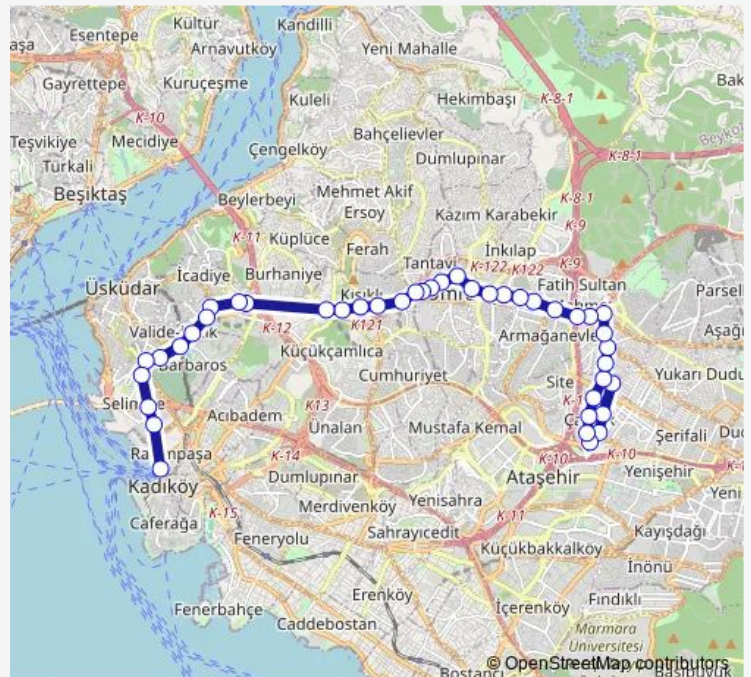

Thursday 05:55-07:50

Friday 05:55-07:50

Saturday 05:50

Sunday —

Route info

Direction: Aşık Veysel Caddesi

Stops: 42

Trip Duration: 0 hour 41 min