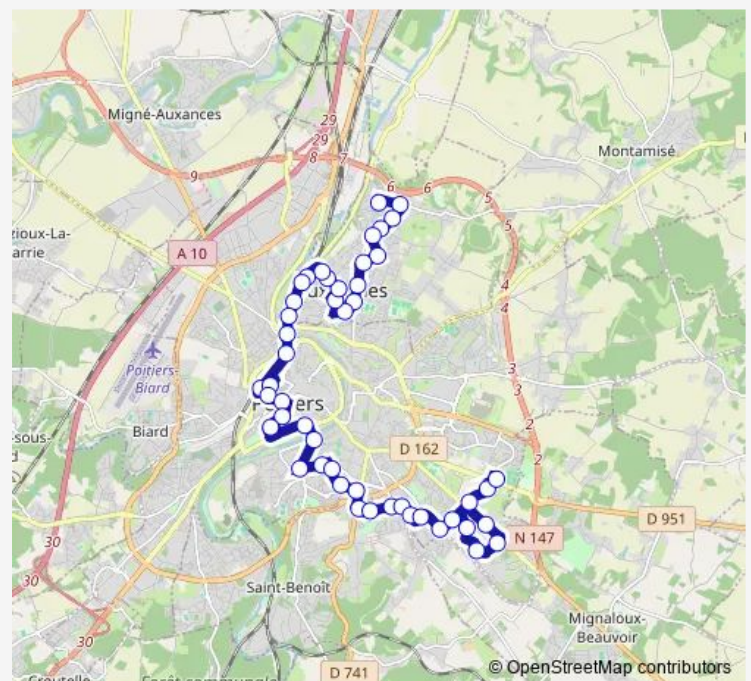

Amandiers

Parc Valvert

Acacias

Lessart

Abel Tassin

Vincenderie

Pont le Nain

La Chaussée

Gare Grand Cerf

### Route schedule

Buxerolles Bourg — Rabelais

Monday 06:54-06:57

Tuesday 06:54-06:57

Wednesday 06:54-06:57

Thursday 06:54-06:57

Friday 06:54-06:57

Saturday 06:57

### Route info

Direction: Buxerolles Bourg

Stops: 46

Trip Duration: 0 hour 48 min

13 — Buxerolles Bourg-Champlain

Verdun

A. Briand

Victor Hugo