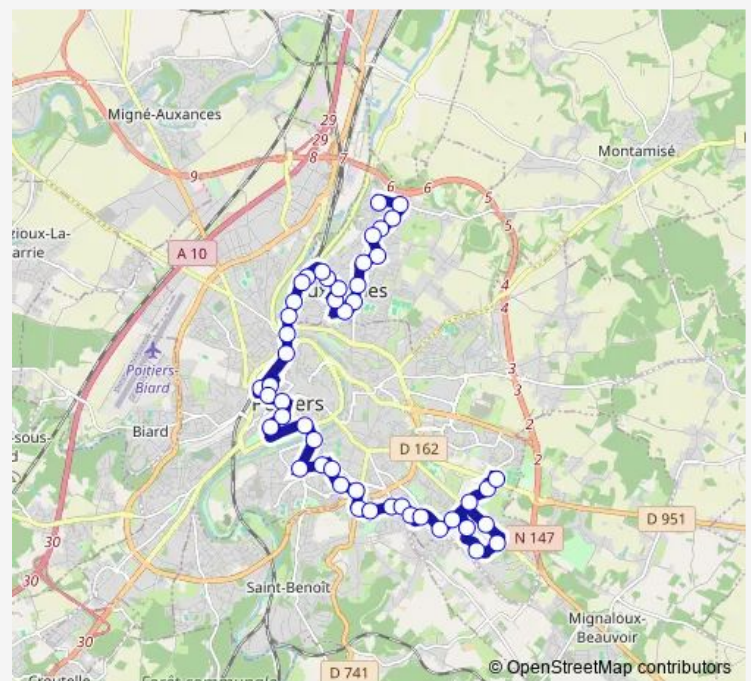

Le Planty

Buxerolles Mairie

Amandiers

Parc Valvert

Acacias

Lessart

Abel Tassin

Vincenderie

Pont le Nain

La Chaussée

Gare Grand Cerf

Route schedule

Buxerolles Bourg — Rabelais

Monday	06:54-06:57
Tuesday	06:54-06:57
Wednesday	06:54-06:57
Thursday	06:54-06:57
Friday	06:54-06:57
Saturday	06:57
Sunday	06:57

Route info

Direction: Buxerolles Bourg

Stops: 46

Trip Duration: 0 hour 48 min

13 — Buxerolles Bourg-Champlain

Verdun

A. Briand

Victor Hugo