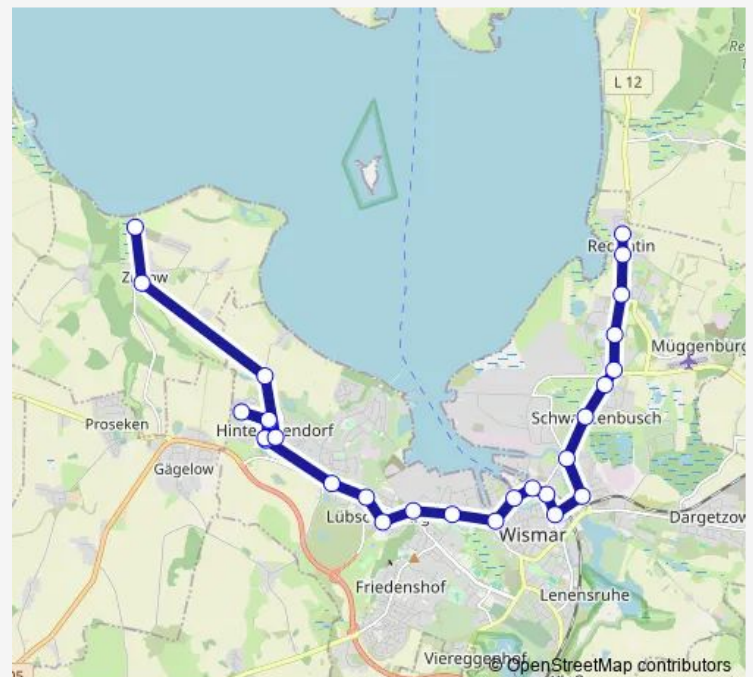

### Route schedule

Wismar Werftstraße — Wismar Fischkaten

Monday 04:27

Tuesday 04:27

Wednesday 04:27

Thursday 04:27

Friday 04:27

Saturday —

### Route info

Direction: Wismar Werftstraße

Stops: 13

Trip Duration: 0 hour 15 min

## Route info

Direction: Zierow Strand

Stops: 29

Trip Duration: 0 hour 44 min

Wismar Hoher Damm

Wismar Am Seeufer

Wismar Inselstraße

Wismar Fischkaten

## Route info

Direction: Wismar Fischkaten

Stops: 28

Trip Duration: 0 hour 50 min

Wismar Hoben Abzweig

Zierow Kreuzung

Zierow Strand

13 Bus time schedules and route maps are available in an offline PDF at [busmaps.com](https://busmaps.com). Use the [busmaps.com](https://busmaps.com) website to see live bus times, train schedule or subway schedule, and step-by-step directions for all public transit in Wismar