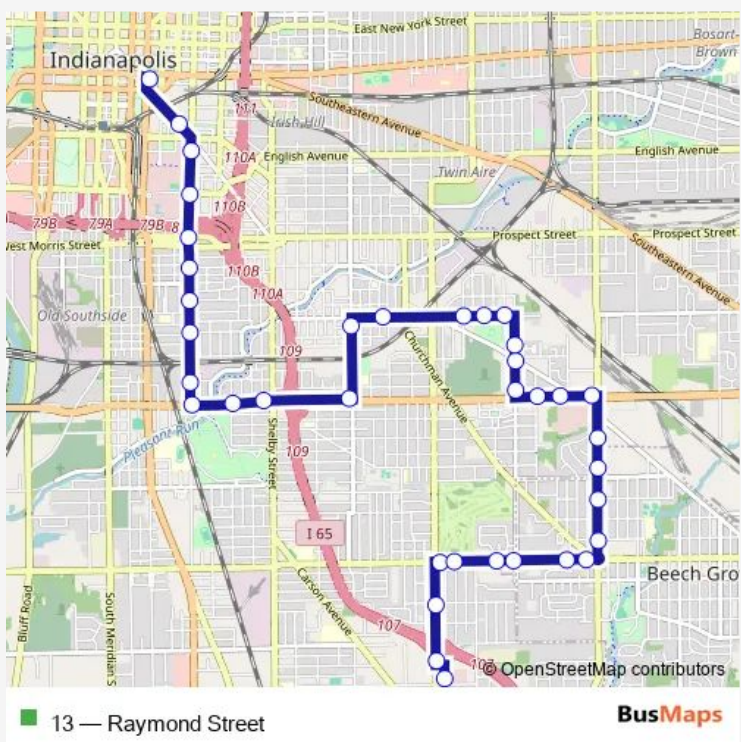

Bus 13 Raymond Street

[Go to website](#)

Direction
Main St & 18th Ave — CTC-H
30 stops
[Open route schedule](#)

- Main St & 18th Ave
- 18th Ave & Albany St
- 17th Ave & Buffalo St
- 17th Ave & Detroit St
- Sherman Dr & Margaret
- Sherman Dr & Woodcliff Dr
- Raymond St & Sherman Dr
- Raymond St & Bethel Ave
- Raymond St & Hobart Rd
- Perkins Ave & Legrande Ave
- Perkins Ave & Bethel Ave
- Perkins Ave & Carpenter Ct
- Minnesota St & Minocqua St
- Minnesota St & Oxford St
- Minnesota St & Renton St
- Minnesota St & Villa Ave
- State St & Iowa St
- Raymond St & State Ave
- Raymond St & Barth Ave
- Raymond St & Garfield Dr
- Raymond St & East St

Route schedule
Main St & 18th Ave — CTC-H

Monday	04:40-21:53
Tuesday	04:40-21:53
Wednesday	04:40-21:53
Thursday	04:40-21:53
Friday	04:40-21:53
Saturday	19:50-21:50
Sunday	19:49-20:49

Route info
Direction: Main St & 18th Ave
Stops: 30
Trip Duration: 0 hour 25 min