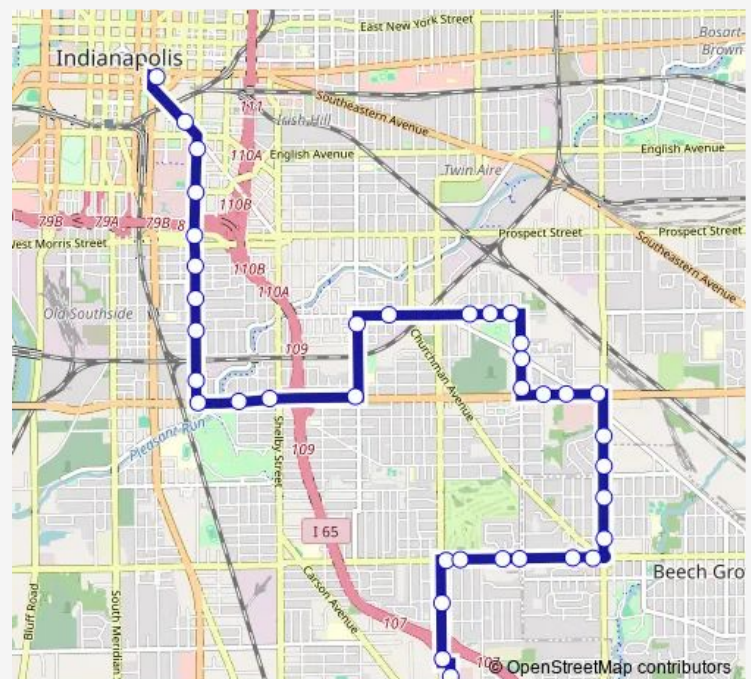

Raymond St & East St

### Route schedule

Main St & 18th Ave — CTC-H

Monday 04:40-21:53

Tuesday 04:40-21:53

Wednesday 04:40-21:53

Thursday 04:40-21:53

Friday 04:40-21:53

Saturday 19:50-21:50

### Route info

Direction: Main St & 18th Ave

Stops: 30

Trip Duration: 0 hour 25 min

13 — Raymond Street

East St & Lagrande Ave

East St & Iowa St

East St & Weghorst St

## Route info

Direction: CTC-H

Stops: 38

Trip Duration: 0 hour 36 min

Sherman Dr & Woodcliff Dr

Sherman Dr & Southern Ave

17th Ave & Detroit St

17th St & Albany St