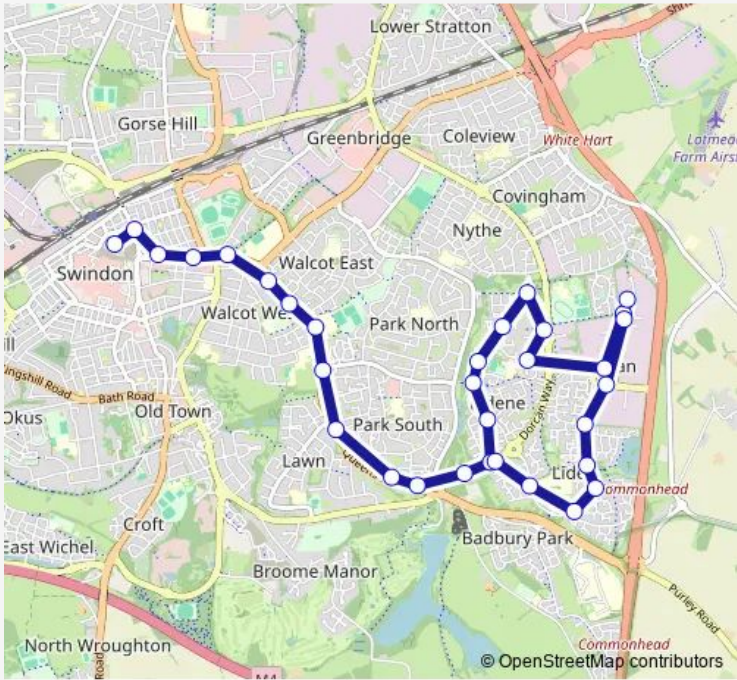

[Go to website](#)

**Direction**  
 Snodshill Roundabout — Faringdon Road  
 29 stops  
[Open route schedule](#)

- Snodshill Roundabout
- Thorne Road
- Mundy Avenue
- Aymer Place
- Islandsmead
- Bowleymead
- Stubsmead
- Eldene Centre
- Faraday Road
- Royal Mail Centre
- Austen Crescent
- Liden Centre
- White Edge Moor
- Tryon Close
- Liden Academy
- Snodshill Roundabout
- Holiday Inn
- Ripon Way
- Berrington Road
- Kirby Close
- New College

Route schedule  
 Snodshill Roundabout — Faringdon Road

Monday	05:50-17:16
Tuesday	05:50-06:06
Wednesday	05:50-06:06
Thursday	05:50-17:16
Friday	05:50-17:16
Saturday	18:41
Sunday	09:16-17:16

Route info  
 Direction: Snodshill Roundabout  
 Stops: 29  
 Trip Duration: 0 hour 35 min