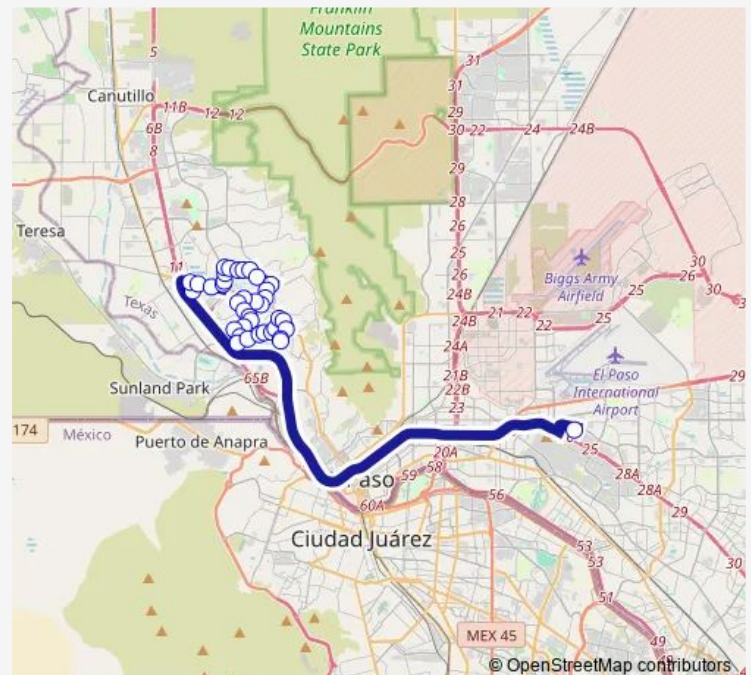

6300 FiestaDe Leon

6544 Fiesta

CadizFiesta

Route schedule

Eastside Terminal Parklot — CarouselRubin

Monday 05:55-17:25

Tuesday 05:55-17:25

Wednesday 05:55-17:25

Thursday 05:55-17:25

Friday 05:55-17:25

Saturday 05:55-17:25

Sunday —

Route info

Direction: Eastside Terminal Parklot

Stops: 38

Trip Duration: 1 hour 23 min

13 — Coronado Hills Circulator

6109 CadizDe Leon

6012 CadizIsabella

Sunland ParkCadiz

Sunland ParkChermont

Sunland Plaza 2nd Bs.

Mesa HillsSunland Park

Sunland Park Mall

Wednesday 07:18-18:18

Thursday 07:18-18:18

Friday 07:18-18:18

Saturday 07:18-16:28

Sunday —

Route info

Direction: CarouselRubin

Stops: 44