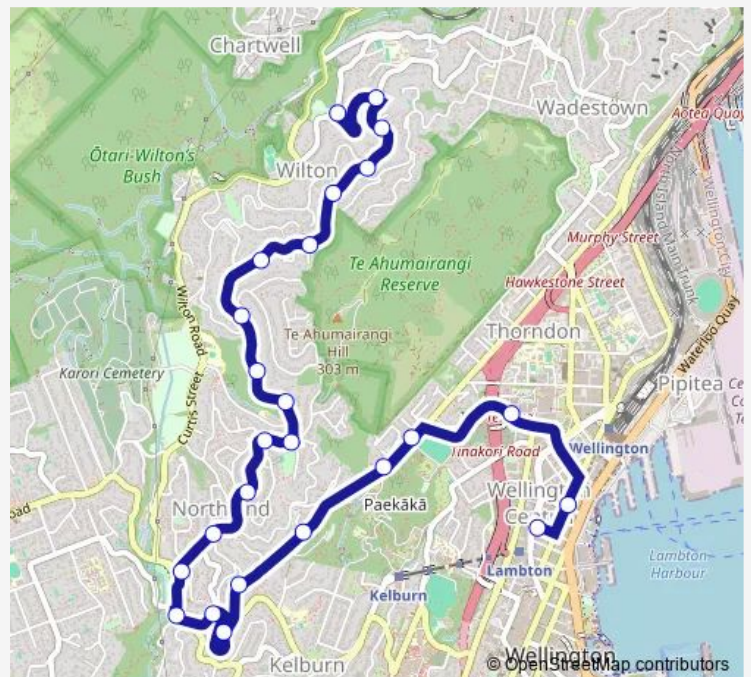

**Bus 13 Mairangi - Glenmore Street - Brandon Street**

[Go to website](#)

**Direction**

Mairangi - Norwich Street — Lambton Central (Brandon Street) - Stop C

25 stops

[Open route schedule](#)

- Mairangi - Norwich Street
- Norwich Street at Mairangi Road
- Mairangi Road at Rutland Way (near 107)
- Mairangi Road opposite Warwick Street
- Mairangi Road (near 159)
- Mairangi Road at Monmouth Way
- Pembroke Road opposite Hereford Street
- Pembroke Road at Huntingdon Street
- Pembroke Road (near 72)
- Pembroke Road (near 24)
- Northland Road at Seaview Terrace
- Northland Road at Military Road
- Northland Road (near 88)
- Northland Village - Northland Road
- Northland Tunnel (near Putnam Street)
- Zealandia - Chaytor Street (at Tunnel)
- Karori Tunnel - Stop A
- Glenmore Street at Kelburn Viaduct
- Glenmore Street at The Rigi
- Glenmore Street at Orangi Kaupapa Road
- Botanic Garden - Glenmore Street (opposite)

**Route schedule**

Mairangi - Norwich Street — Lambton Central (Brandon Street) - Stop C

Monday	06:44-08:40
Tuesday	06:44-08:40
Wednesday	06:44-08:40
Thursday	06:44-08:40
Friday	06:44-08:40
Saturday	—
Sunday	—

**Route info**

Direction: Mairangi - Norwich Street

Stops: 25

Trip Duration: 0 hour 27 min

13 — Mairangi - Glenmore Street - Brandon Street

Tinakori Road at St Mary Street

Bowen Street (near 38)

Featherston Street at Waring Taylor Street

## Route info

Direction: Lambton Central (Brandon Street) - Stop C

Stops: 27

Trip Duration: 0 hour 22 min

Mairangi Road at Rutland Way (near 92)

Mairangi Road at Norwich Street

Mairangi - Norwich Street

13 Bus time schedules and route maps are available in an offline PDF at [busmaps.com](https://busmaps.com). Use the [busmaps.com](https://busmaps.com) website to see live bus times, train schedule or subway schedule, and step-by-step directions for all public transit in Wellington