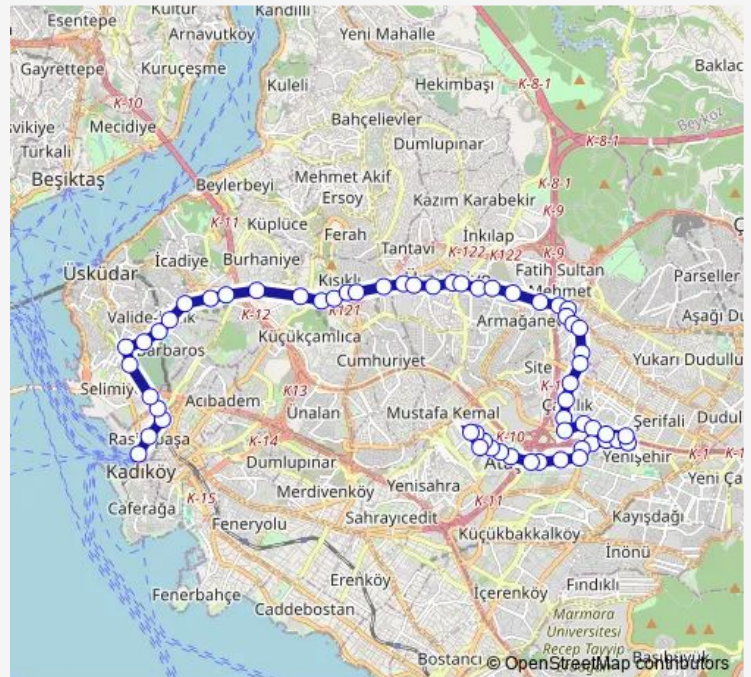

Thursday 06:15-24:00

Friday 06:15-24:00

Saturday 06:30-00:10⁺¹

Sunday 06:30-00:10⁺¹

Route info

Direction: KADIKÖY

Stops: 60

Trip Duration: 0 hour 52 min