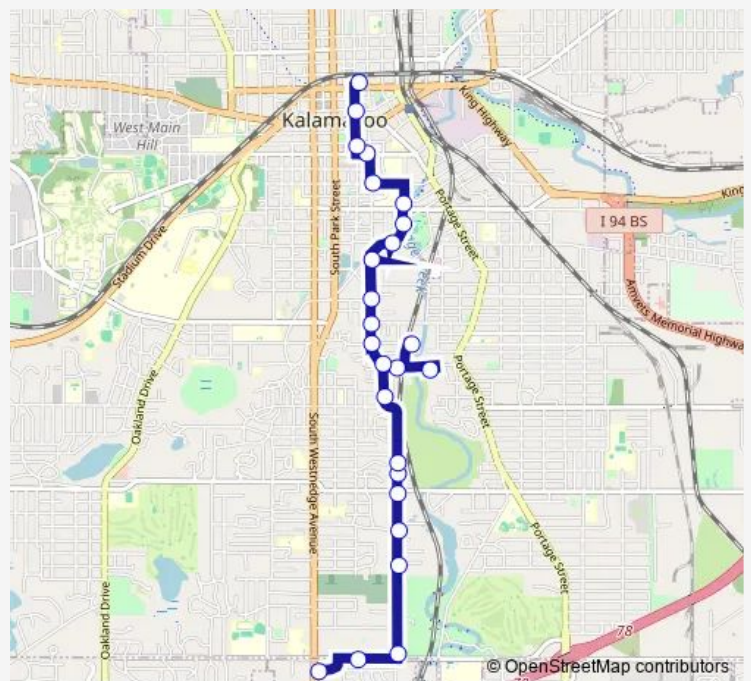

### Route schedule

Old Kilgore at Westnedge (SE Corner) — Kalamazoo Transit Center

Monday	06:40-21:40
Tuesday	06:40-21:40
Wednesday	06:40-21:40
Thursday	06:40-21:40
Friday	06:40-21:40
Saturday	06:40-21:40
Sunday	09:40-16:40

### Route info

Direction: Old Kilgore at Westnedge (SE Corner)

Stops: 25

Trip Duration: 0 hour 28 min

13 — South Burdick

Lovell & S. Burdick

Rose & South

Rose & Water

Kalamazoo Transit Center

## Direction

Kalamazoo Transit Center — Old Kilgore at Westnedge  
(SE Corner)

30 stops

[Open route schedule](#)

Kalamazoo Transit Center

Rose at Michigan (SW side)

Rose at South (SW Corner)

Walnut & Burdick