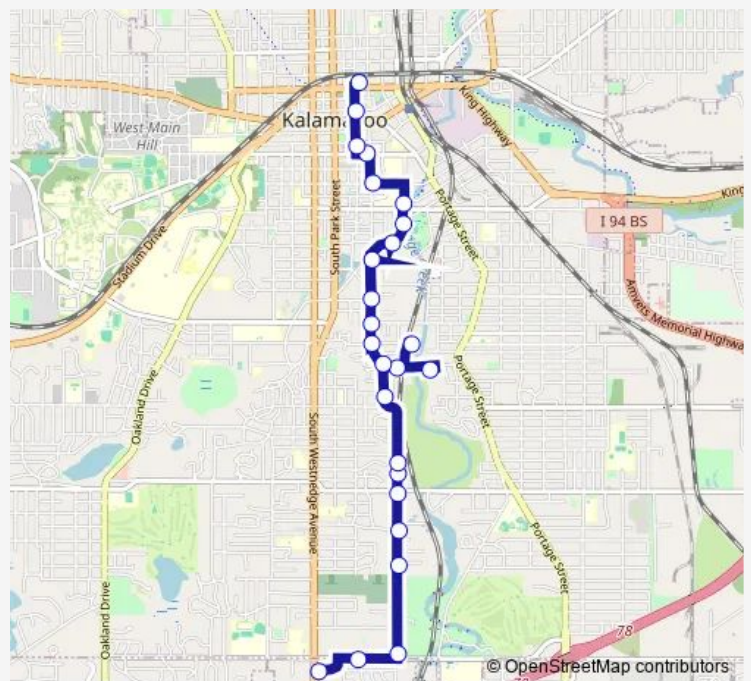

### Route schedule

Old Kilgore at Westnedge (SE Corner) — Kalamazoo Transit Center

Monday	06:40-21:40
Tuesday	06:40-21:40
Wednesday	06:40-21:40
Thursday	06:40-21:40
Friday	06:40-21:40
Saturday	06:40-21:40
Sunday	09:40-16:40

### Route info

Direction: Old Kilgore at Westnedge (SE Corner)

Stops: 25

Trip Duration: 0 hour 28 min

13 — South Burdick

Lovell & S. Burdick

Rose & South

Rose & Water

Kalamazoo Transit Center

## Direction

Kalamazoo Transit Center — Old Kilgore at Westnedge (SE Corner)

30 stops

[Open route schedule](#)

Kalamazoo Transit Center

Rose at Michigan (SW side)

Rose at South (SW Corner)

Walnut & Burdick