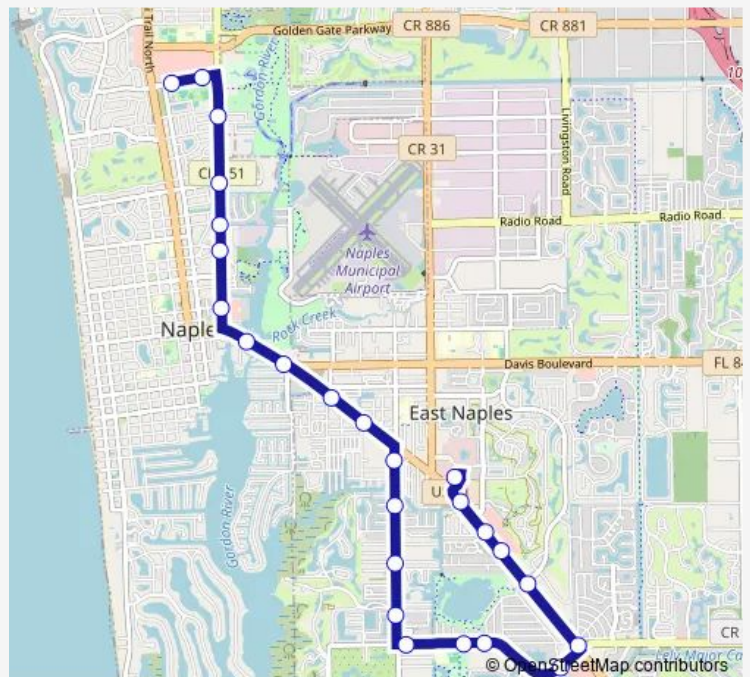

Bus 13 Nch-Coastland Mall

[Go to website](#)

Direction

undefined — undefined

0 stops

[Open route schedule](#)

Route schedule

undefined — undefined

Monday	19:01
Tuesday	19:01
Wednesday	19:01
Thursday	19:01
Friday	19:01
Saturday	19:01
Sunday	16:51

Route info

Direction:

Stops: 0

Trip Duration: – min

Direction

undefined — undefined

0 stops

Direction

10th St N — Govt Center

25 stops

[Open route schedule](#)

10th St N

Fleischman Park

14th Ave N

7th Ave N

5th Ave N

Central Ave

3rd Ave S

River Point Dr

Sandpiper St

Palm St

Pine St

US 41