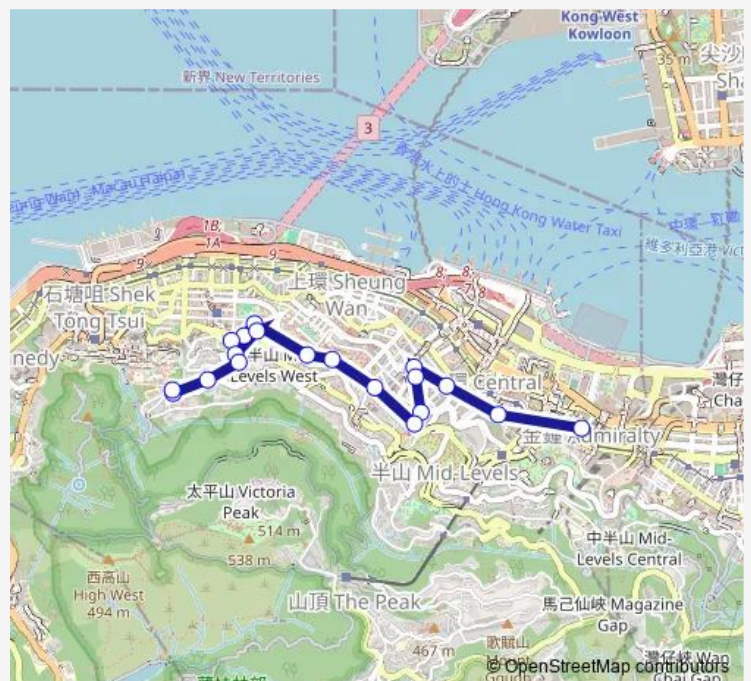

**Route schedule**

[Ctb] Admiralty Station - Tamar Street — [Ctb] Kotewall Road

Monday	06:30-09:50
Tuesday	06:30-09:50
Wednesday	06:30-09:50
Thursday	06:30-09:50
Friday	06:30-09:50
Saturday	06:30-19:50
Sunday	06:30-20:15

**Route info**

Direction: [Ctb] Admiralty Station - Tamar Street

Stops: 19

Trip Duration: 0 hour 22 min

13 — Admiralty (Tamar Street) - Kotewall Road **BusMaps**

[Ctb] Hatton Road, Kotewall Road

[Ctb] Kotewall Road

## Direction

[Ctb] Kotewall Road — [Ctb] Admiralty Station - Tamar Street

15 stops

[Open route schedule](#)

[Ctb] Kotewall Road

[Ctb] Alpine Court, Kotewall Road

[Ctb] Villa Veneto, Oaklands Avenue

[Ctb] ST. Stephen'S Girls' College, Lyttelton Road

## Route schedule

[Ctb] Kotewall Road — [Ctb] Admiralty Station - Tamar Street

Monday —

Tuesday —

Wednesday —

Thursday —

Friday —

Saturday —