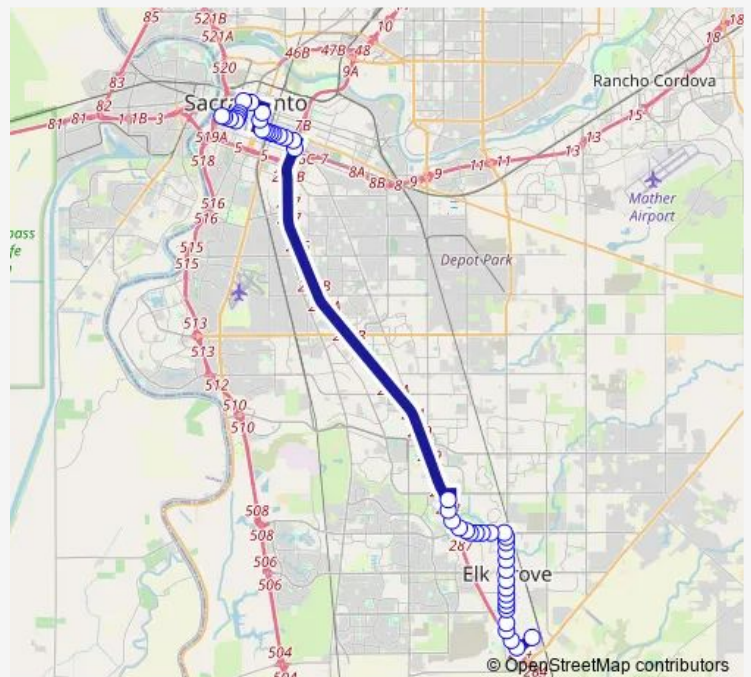

Route schedule

Elkmont & Iron Rock Way (Wb) — P St at 4th St

Monday	05:45-06:15
Tuesday	05:45-06:15
Wednesday	05:45-06:15
Thursday	05:45-06:15
Friday	05:45-06:15
Saturday	—
Sunday	—

Route info

Direction: Elkmont & Iron Rock Way (Wb)

Stops: 46

Trip Duration: 1 hour 0 min

13 — Route 13

East Stockton Blvd & Bond (Nb)

East Stockton Blvd at Bond Rd (Marketplace 99)

East Stockton Blvd & South East Lawn Mortuary (Nb)

East Stockton Blvd & First Baptist Church (Nb)

Sheldon Park & Ride

30th St & R St (Nb)

P St & 29th St (Wb)

P St & 26th St (Wb)

P St. at 24th St.

P St & 22nd St (Wb)

P St. at 21st St.

P St & 20th St (Wb)

Bond Rd at Elk Grove-Florin Rd

Elkmont & Iron Rock Way (Wb)

Route schedule

Q St & 5th St — Elkmont & Iron Rock Way (Wb)

Monday 15:40-16:10

Tuesday 15:40-16:10

Wednesday 15:40-16:10

Thursday 15:40-16:10