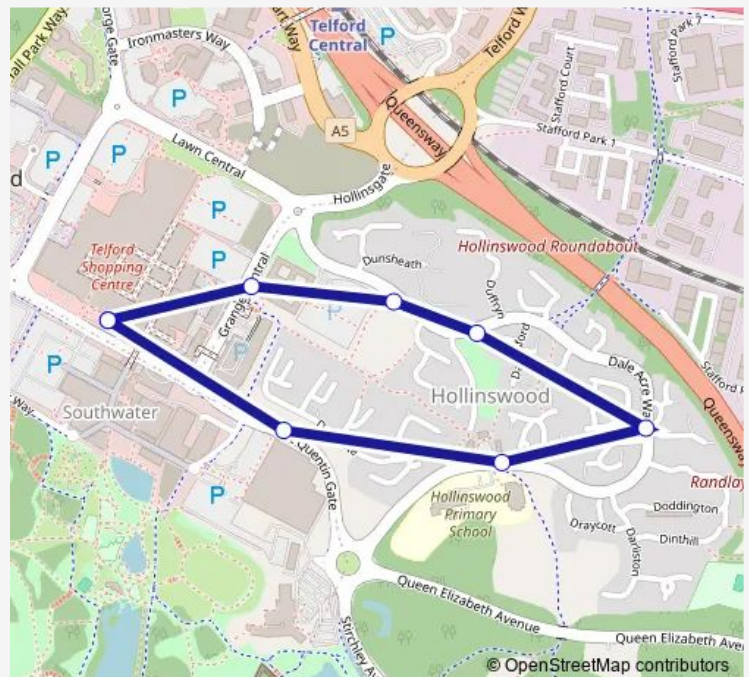

Bus 13 Telford - Hollinswood Circular

[Go to website](#)

Direction

Bus Station — Bus Station

8 stops

[Open route schedule](#)

Bus Station

International Centre

Deercote

Dallamoor

Duffryn

Dunsheath

Matheson House

Bus Station

Route schedule

Bus Station — Bus Station

Monday 08:00-16:45

Tuesday 08:00-16:45

Wednesday 08:00-16:45

Thursday 08:00-16:45

Friday 08:00-16:45

Saturday 08:35-16:35

Sunday 09:35-16:35

Route info

Direction: Bus Station

Stops: 8

Trip Duration: 0 hour 8 min

13 — Telford - Hollinswood Circular

13 Bus time schedules and route maps are available in an offline PDF at busmaps.com. Use the busmaps.com website to see live bus times, train schedule or subway schedule, and step-by-step directions for all public transit in Telford