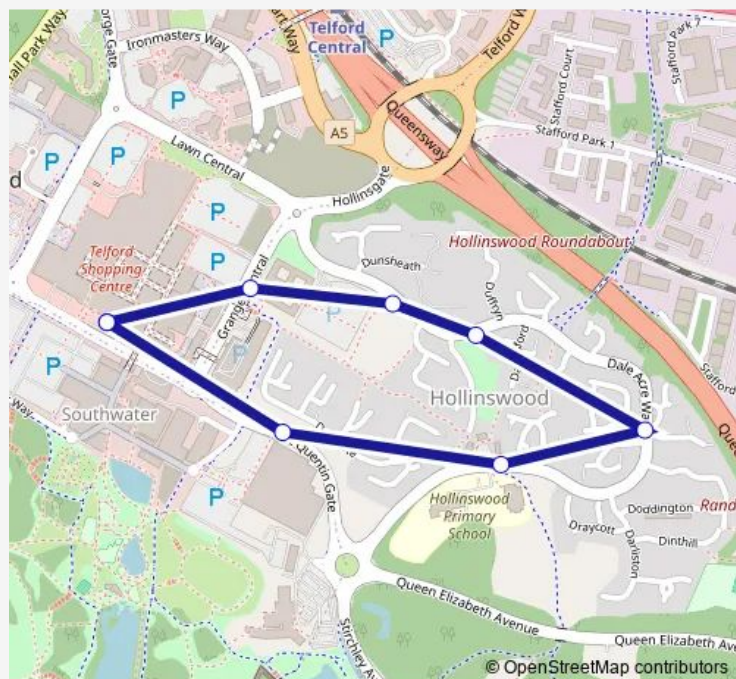

Bus 13 Telford - Hollinswood Circular

[Go to website](#)

Direction

Bus Station — Bus Station

8 stops

[Open route schedule](#)

Bus Station

International Centre

Deercote

Dallamoor

Duffryn

Dunsheath

Matheson House

Bus Station

Route schedule

Bus Station — Bus Station

Monday 08:00-16:45

Tuesday 08:00-16:45

Wednesday 08:00-16:45

Thursday 08:00-16:45

Friday 08:00-16:45

Saturday 08:35-16:35

Sunday 09:35-16:35

Route info

Direction: Bus Station

Stops: 8

Trip Duration: 0 hour 8 min

13 — Telford - Hollinswood Circular

13 Bus time schedules and route maps are available in an offline PDF at busmaps.com. Use the busmaps.com website to see live bus times, train schedule or subway schedule, and step-by-step directions for all public transit in Telford