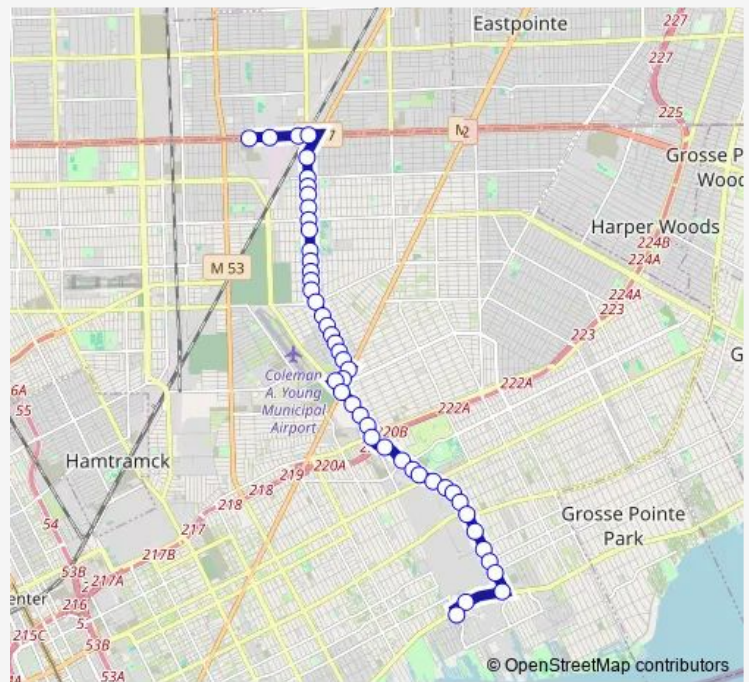

### Route schedule

8 Mile @ Bel Air Center — St Jean & Jefferson

Monday 05:45-20:00

Tuesday 05:45-20:00

Wednesday 05:45-20:00

Thursday 05:45-20:00

Friday 05:45-20:00

Saturday 05:30-20:30

### Route info

Direction: 8 Mile @ Bel Air Center

Stops: 47

Trip Duration: 0 hour 29 min

13 — Conner

Gunston & St Patrick

Gunston & Wilfred

Gratiot & Gunston

## Route info

Direction: St Jean &amp; Jefferson

Stops: 47

Trip Duration: 0 hour 29 min

Gunston & Sanford

Gunston & Findlay

Gunston & Minden

Gunston & Nashville

Hoover & 7 Mile

Hoover & Lappin

Hoover & Sturgis

Hoover & State Fair

Hoover & Bringard

Groesbeck & Collingham

8 Mile & Groesbeck

8 Mile & Hoover