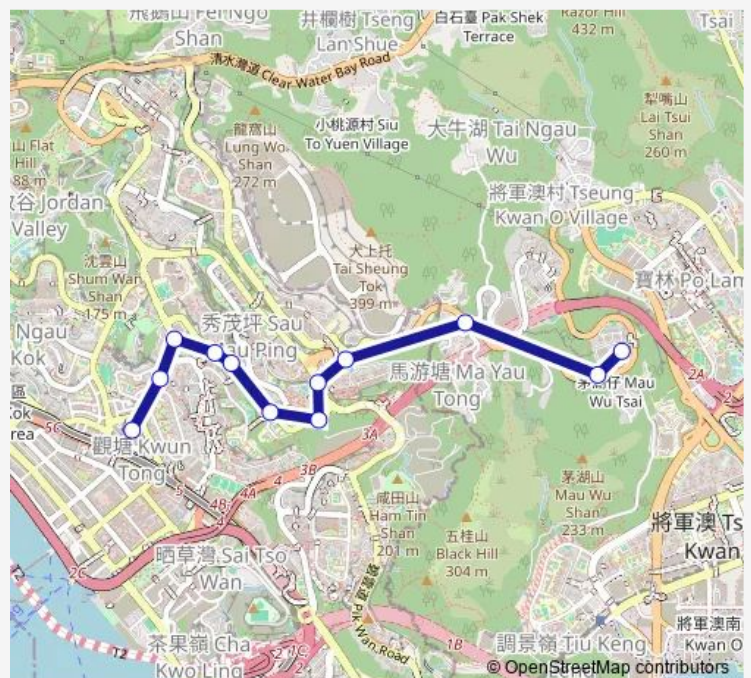

HIP WO STREET, NEAR CHEUNG ON HOUSE

YUE MAN SQUARE PUBLIC TRANSPORT INTERCHANGE

Route schedule

HONG SING GARDEN BUS TERMINUS, OUTSIDE KING LING COLLEGE — YUE MAN SQUARE PUBLIC TRANSPORT INTERCHANGE

Monday 06:30-22:45

Tuesday 06:30-22:45

Wednesday 06:30-22:45

Thursday 06:30-22:45

Friday 06:30-22:45

Saturday 06:30-22:45

Sunday 06:30-22:45

Route info

Direction: HONG SING GARDEN BUS TERMINUS, OUTSIDE KING LING COLLEGE

Stops: 12

Trip Duration: 0 hour 21 min

13 — Hong Sing Garden - Kwun Tong (YUE MAN Square)

Direction

YUE MAN SQUARE PUBLIC TRANSPORT INTER-CHANGE — HONG SING GARDEN BUS TERMINUS, OUTSIDE KING LING COLLEGE

11 stops

Wednesday 06:30-22:45

Thursday 06:30-22:45

Friday 06:30-22:45

Saturday 06:30-22:45

Sunday 06:30-22:45

Route info

Direction: YUE MAN SQUARE PUBLIC TRANSPORT INTERCHANGE

Stops: 11