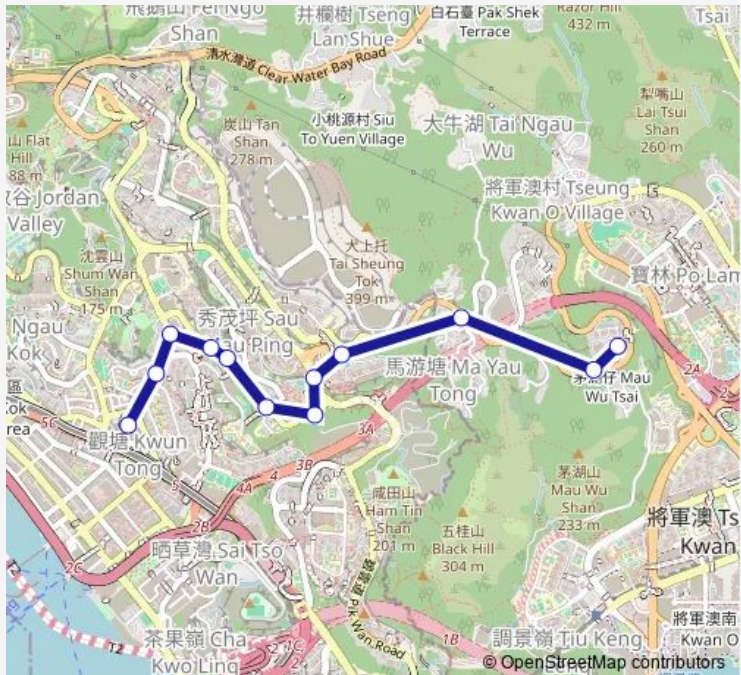

Route schedule
 Hong Sing Garden BUS Terminus, Outside King Ling College — YUE MAN Square Public Transport Interchange

Monday	06:30-22:45
Tuesday	06:30-22:45
Wednesday	06:30-22:45
Thursday	06:30-22:45
Friday	06:30-22:45
Saturday	06:30-22:45
Sunday	06:30-22:45

Route info

Direction: Hong Sing Garden BUS Terminus, Outside King Ling College

Stops: 12

Trip Duration: 0 hour 21 min

13 — Hong Sing Garden - Kwun Tong (YUE MAN Square) **BusMaps**

Direction

YUE MAN Square Public Transport Interchange — Hong Sing Garden BUS Terminus, Outside King Ling College

11 stops

[Open route schedule](#)

YUE MAN Square Public Transport Interchange

LEI YUE MUN Road, Outside Kwun Tong Swimming Pool

Tseung Kwan O Road, Outside Kwun Tong Recreation Ground

SAU MAU Ping Road, Outside SAU FAI House

Wednesday 06:30-22:45

Thursday 06:30-22:45

Friday 06:30-22:45

Saturday 06:30-22:45

Sunday 06:30-22:45

Route info

Direction: YUE MAN Square Public Transport Interchange

Stops: 11