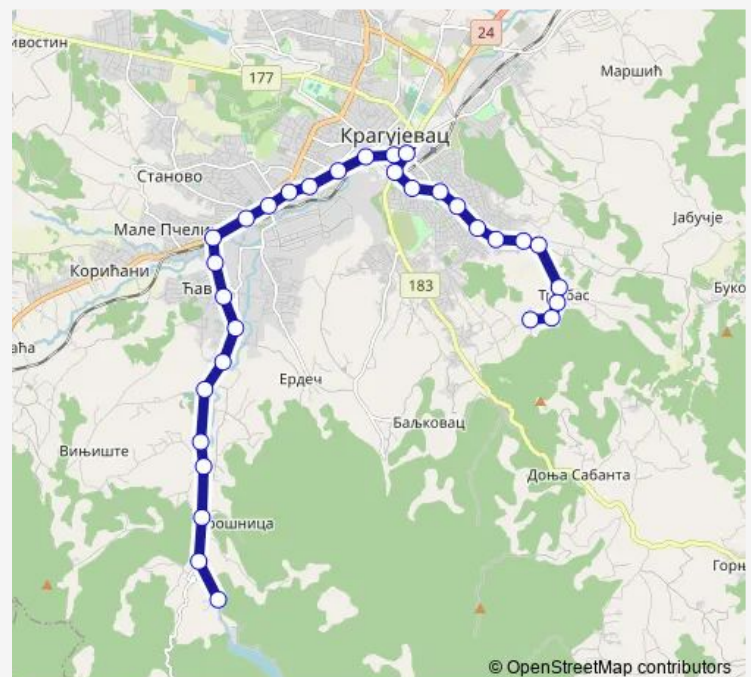

### Route schedule

Vodajaža — Trmbas Okretnica

Monday 06:00-22:00

Tuesday 06:00-22:00

Wednesday 06:00-22:00

Thursday 06:00-22:00

Friday 06:00-22:00

Saturday 06:00-22:00

### Route info

Direction: Vodajaža

Stops: 31

Trip Duration: 0 hour 44 min

13 — Trmbas-Grošnica

Samoposluga

Mlin

Bresnica Most

## Route info

Direction: Trmbas Okretnica

Stops: 30

Trip Duration: 0 hour 42 min

Radosavljevića Kuća

Dom

Čargova Kuća

Adžine Livade