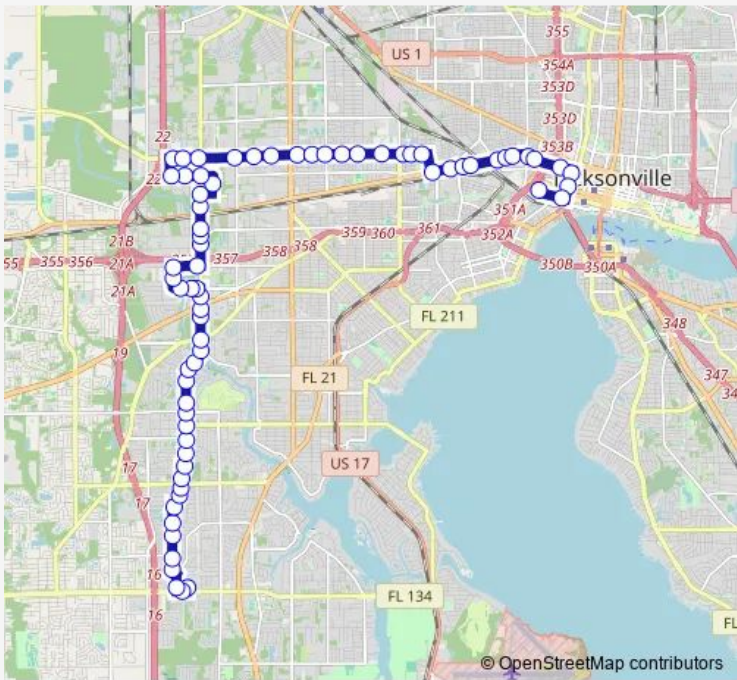

Bus 13 Commonwealth/Lane

[Go to website](#)

Direction
 Jrtc Bay O — 103rd Street Walmart
 68 stops
[Open route schedule](#)

- Jrtc Bay O
- Forsyth St + Jefferson St
- Broad St + Monroe St
- Beaver St + Jefferson St
- Beaver St + Davis St
- Beaver St + Eaverson St
- Beaver St + Myrtle Ave
- Beaver St + Rushing St
- Beaver St + Tyler St
- Beaver St + Acorn St
- 1820 Beaver St
- Beaver St + Carrie St
- 2050 W Beaver St
- Beaver St + King St
- Commonwealth Ave + Almeda St
- Commonwealth Ave + Westbrook Cir
- Commonwealth Ave + Mcduff Ave
- Commonwealth Ave + Superior St
- Commonwealth Ave + Huron St
- Commonwealth Ave + Detroit St
- Commonwealth Ave + Melson Ave

Route schedule
 Jrtc Bay O — 103rd Street Walmart

Monday	05:30-22:32
Tuesday	05:30-22:32
Wednesday	05:30-22:32
Thursday	05:30-22:32
Friday	05:30-22:32
Saturday	06:45-22:33
Sunday	06:30-22:30

Route info
 Direction: Jrtc Bay O
 Stops: 68
 Trip Duration: 0 hour 55 min

Commonwealth Ave + Hood Ave

Commonwealth Ave + Edgewood Ave

Commonwealth Ave + Edgewood Ave

Commonwealth Ave + Reynolds Ln

Commonwealth Ave + Odessa Dr

5871 Commonwealth Ave

Commonwealth Ave + Peavy Rd

Commonwealth Ave + Lane Ave

Wednesday 04:33-23:43

Thursday 04:33-23:43

Friday 04:33-23:43

Saturday 05:40-21:33

Sunday 05:36-21:36

Route info

Direction: 103rd Street Walmart

Stops: 69