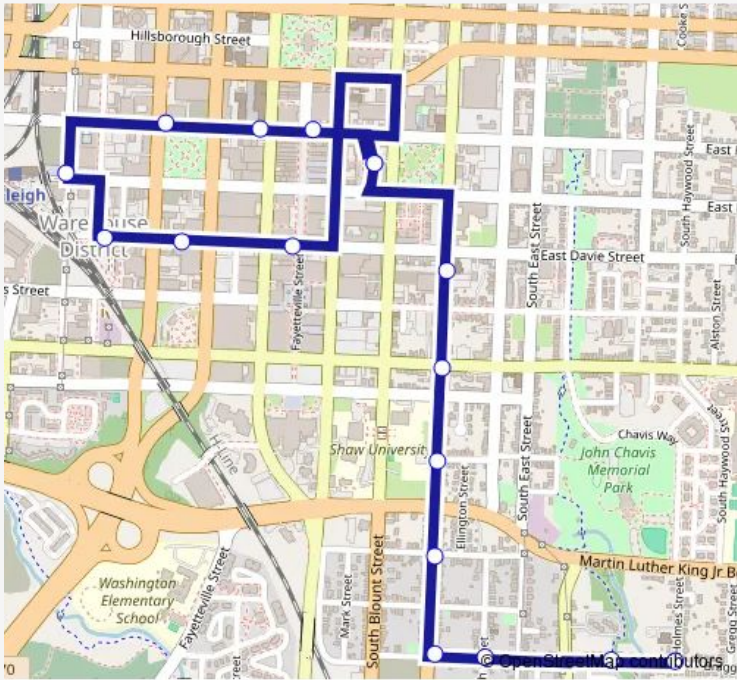

## Bus 13 Chavis Heights

[Go to website](#)

**Direction**  
 Holmes St at E Bragg St — Goraleigh Station

17 stops

[Open route schedule](#)

- Holmes St at E Bragg St
- E Bragg St at Angelus Dr
- E Bragg St at S Bloodworth St
- E Bragg St at S Person St
- S Person St at Bledsoe Ave
- S Person St at Worth St
- S Person St at Lenoir St
- S Person St at Davie St
- Goraleigh Station
- E Hargett St at Fayetteville St
- W Hargett St at S Salisbury St
- W Hargett St at S Dawson St
- Raleigh Union Station (R14)
- W Davie St at S Harrington St
- W Davie St at S Dawson St
- W Davie St at Fayetteville St
- Goraleigh Station

Route schedule  
 Holmes St at E Bragg St — Goraleigh Station

Monday	06:07-18:37
Tuesday	06:07-18:37
Wednesday	06:07-18:37
Thursday	06:07-18:37
Friday	06:07-18:37
Saturday	06:07-18:37
Sunday	06:07-18:37

Route info

Direction: Holmes St at E Bragg St

Stops: 17

Trip Duration: 0 hour 18 min

13 — Chavis Heights BusMaps

**Direction**

Goraleigh Station — Holmes St at E Bragg St

7 stops

## Route schedule

Goraleigh Station — Holmes St at E Bragg St

Monday 06:00-18:30

Tuesday 06:00-18:30

Wednesday 06:00-18:30

Thursday 06:00-18:30

Friday 06:00-18:30

Saturday 06:00-18:30