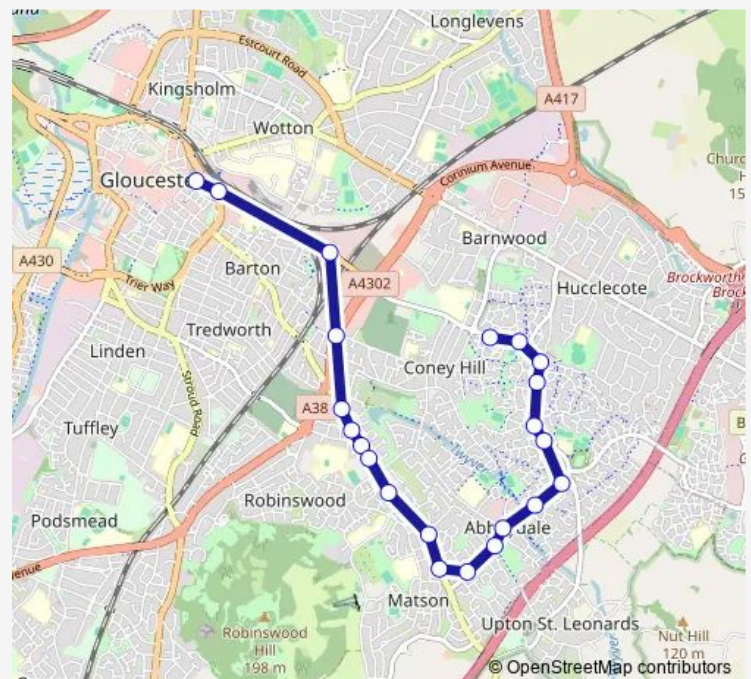

### Direction

Transport Hub — Coney Hill Road

22 stops

[Open route schedule](#)

Transport Hub

Gloucester Railway Station

Morrison's Supermarket

Twin Gables

### Route schedule

Transport Hub — Coney Hill Road

Monday 08:50-13:55

Tuesday 08:50-13:55

Wednesday 08:50-13:55

Thursday 08:50-13:55

Friday 08:50-13:55

Saturday 08:50-13:55

### Route info

Direction: Transport Hub

Stops: 22

Trip Duration: 0 hour 19 min

13 — Gloucester - Abbeymead

**Direction**

Coney Hill Road — Transport Hub arrival

24 stops