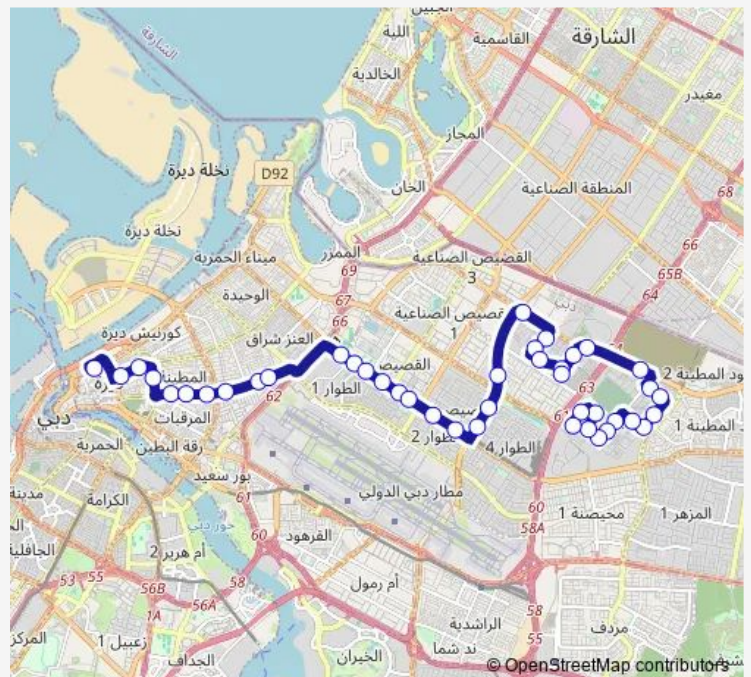

Emirates Housing 1

Russian International School 2

Muhaisnah 4, Fewa-2

Technical School 2

Al Qusais, Qutami Al Suweidi Masjid 2

Al Qusais, Police Station 2

**Route schedule**

Muhaisnah 2, 7th Street-1 — Gold Souq Bus Station 9

Monday 05:00-23:30

Tuesday 05:00-23:30

Wednesday 05:00-23:30

Thursday 05:00-23:30

Friday 05:00-23:42

Saturday 05:00-23:30

Sunday 05:30-23:51

**Route info**

Direction: Muhaisnah 2, 7th Street-1

Stops: 42

Trip Duration: 1 hour 40 min

13 — Gold Souq Bus Stn - Al Qusais DM Housing

Al Qusais, Civil Defence Intersection

Al Qusais Metro Bus Stop 2

Fortune Plaza Hotel 2

Abu Baker Al Siddique Metro Bus Stop 2

Muraqqabat, Police Station 2

Crowne Plaza Hotel Deira 2

Reef Mall 2

Salah Al Din Metro Bus Stop 2

Deira, Fish Roundabout 2

Al Nakhal

Burj Nahar, Intersection 2