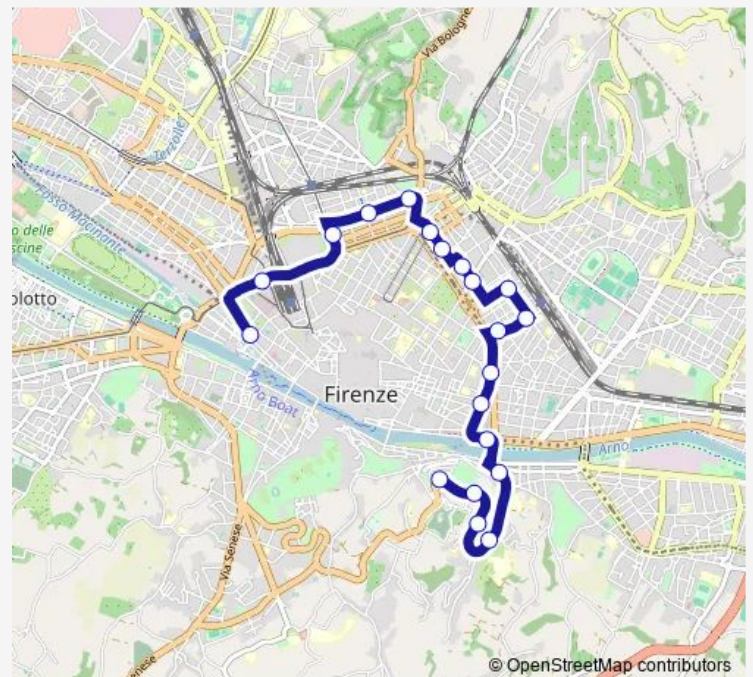

Bus 13 Piazzale Michelangiolo - Rotonda Barbetti

[Go to website](#)

Direction

Orsini Michelangiolo — Mazzini Masaccio

29 stops

[Open route schedule](#)

- Orsini Michelangiolo
- Baldovini
- Orsini Ferrucci
- Michelangiolo Bastioni
- Michelangiolo Pietro Tacca
- Michelangiolo Campo Assi
- Michelangiolo Camping
- Piazzale Il David
- Galileo Monte Alle Croci
- Galileo Erta Canina
- Galileo Carraia
- Galileo Forte Di Belvedere
- Galileo Machiavelli
- Machiavelli Via Del Tivoli
- Machiavelli Bobolino
- Petrarca Porta Romana
- Petrarca Casone
- Piazza Tasso
- Alardi Monte Oliveto
- T1 Porta Al Prato - Leopolda
- Fratelli Rosselli

Route schedule

Orsini Michelangiolo — Mazzini Masaccio

Monday	—
Tuesday	—
Wednesday	—
Thursday	—
Friday	—
Saturday	—
Sunday	12:04-15:59

Route info

Direction: Orsini Michelangiolo

Stops: 29

Trip Duration: 0 hour 29 min