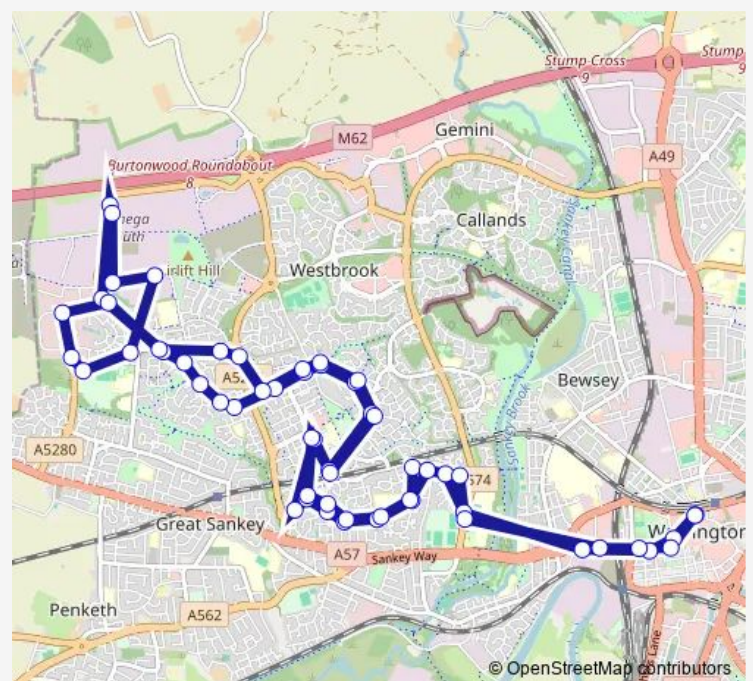

Worsborough Avenue

Mapplewell Crescent

Birdwell Drive

Chapelford Farm

Warrington West Railway Station

Denver Drive

Boston Boulevard

Harvard Grange

Thursday 05:06-22:41

Friday 05:06-22:41

Saturday 07:04-22:41

Sunday —

Route info

Direction: Bus Interchange

Stops: 57

Trip Duration: 1 hour 6 min

Lingley Green Avenue

Whittle Avenue

The Boulevard

Portland Road East

Harvard Grange

Boston Boulevard

Denver Drive

Warrington West Railway Station