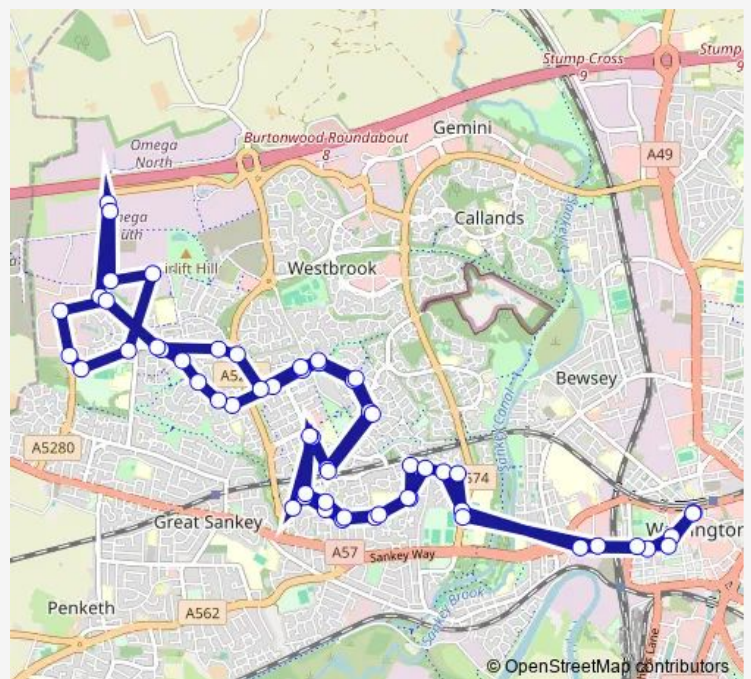

Bus 13 Warrington - Hood Manor - Chapelford - Kingsdale Road - Omega

[Go to website](#)

Direction

Bus Interchange — Bus Interchange

57 stops

[Open route schedule](#)

- Bus Interchange
- Legh Street
- Town Hall
- Crosfields
- St Gregorys School
- Payne Close
- Hood Lane
- Canford Close
- Almer Drive
- Maliston Road
- Worsborough Avenue
- Mapplewell Crescent
- Birdwell Drive
- Chapelford Farm
- Warrington West Railway Station
- Denver Drive
- Boston Boulevard
- Harvard Grange
- Portland Road East
- The Boulevard
- Kingsdale Road

Route schedule

Bus Interchange — Bus Interchange

Monday	05:06-22:41
Tuesday	05:06-22:41
Wednesday	05:06-22:41
Thursday	05:06-22:41
Friday	05:06-22:41
Saturday	07:04-22:41
Sunday	—

Route info

Direction: Bus Interchange

Stops: 57

Trip Duration: 1 hour 6 min

13 — Warrington - Hood Manor - Chapelford - Kingsdale Road - Omega **BusMaps**

Bishopdale Close

Wensleydale Close

Kingsdale Mere

Post Office Sorting Centre

Orion Boulevard

Denver Drive

Warrington West Railway Station

Chapelford Farm

Mapplewell Crescent

Worsborough Avenue

Maliston Road

Almer Drive

The Sankey Arms