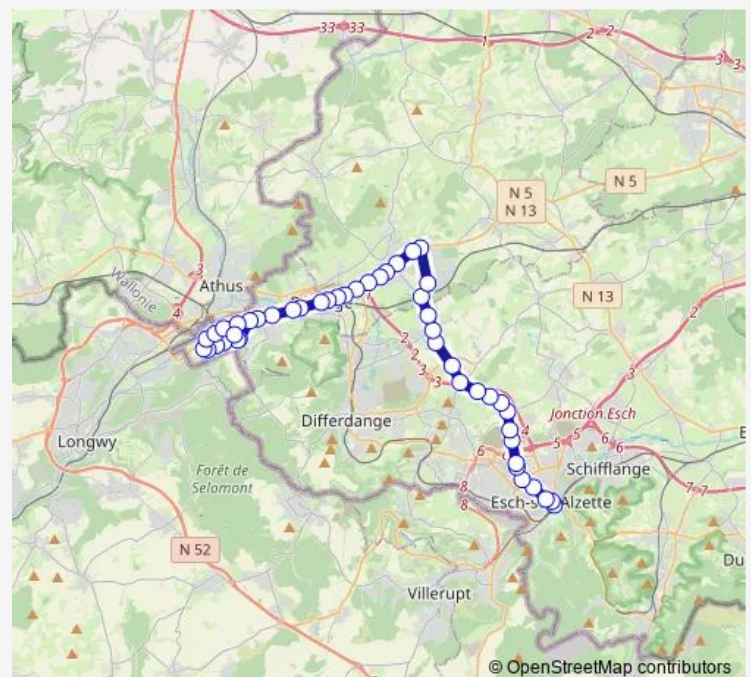

Pétange, Cité CFL

Bascharage, Bomecht

Bascharage, R.P. André Siebenbour

Route schedule

Rodange, Rue Joseph Moscardo — Esch/Alzette, Gare

Monday 04:58-23:19

Tuesday 04:58-23:19

Wednesday 04:58-23:19

Thursday 04:58-02:03⁺¹

Friday 03:03-02:03⁺¹

Saturday 03:03-02:03⁺¹

Sunday 03:03-22:19

Route info

Direction: Rodange, Rue Joseph Moscardo

Stops: 48

Trip Duration: 0 hour 51 min

13

BusMaps

Bascharage, Sicon

Bascharage, Treff/Op Acker

Bascharage, Place Schumann

Bascharage, Brasserie

Bascharage, Prince Henri

Bascharage, Bommertbësch

Bascharage, Industriezon

Bascharage, Ecocenter

Bascharage, Continentale Gare

Sanem, Op Lohr

Sanem, Zentrum

Sanem, Schlass

Sanem, Reitschoul

Soleuvre, Aessen