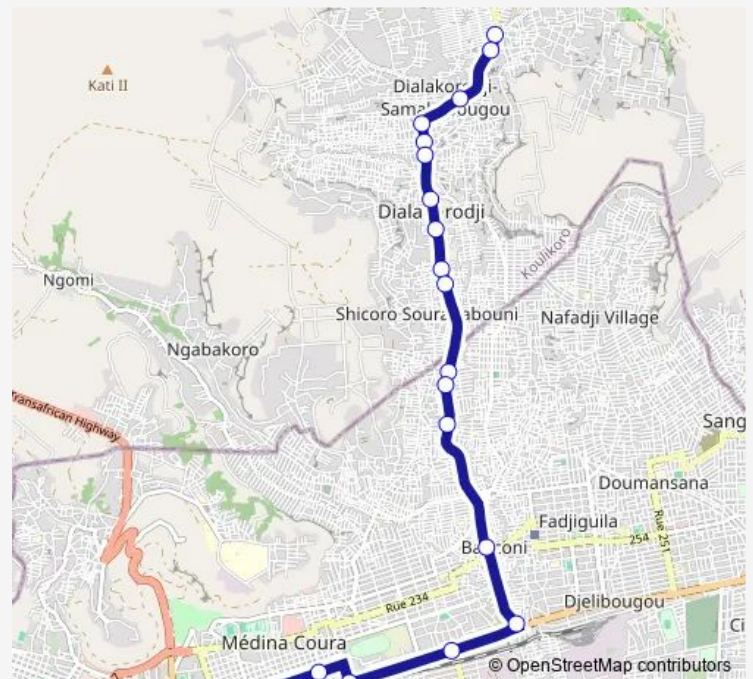

### Direction

Terminus — Place Koro

19 stops

[Open route schedule](#)

Terminus

Station

Ecole So Da

Djalakorodji Sugu

### Route schedule

Terminus — Place Koro

Monday 08:35

Tuesday 08:35

Wednesday 08:35

Thursday 08:35

Friday 08:35

Saturday 08:35

### Route info

Direction: Terminus

Stops: 19

Trip Duration: 0 hour 57 min

13 — Sotrama 13 : Railda ⇌ Djalakorodji\_plaque

## Route info

Direction: Banconi Place

Stops: 30

Trip Duration: 0 hour 47 min

Ecole So Da

Eaux et Forêts Ka Yoro

Somonkoro

Djabi Tou