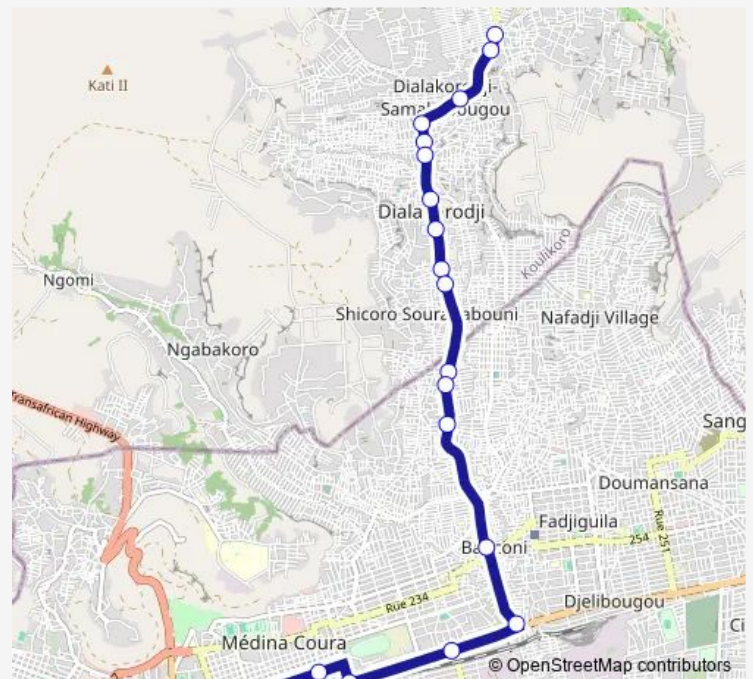

### Direction

Terminus — Place Koro

19 stops

[Open route schedule](#)

Terminus

Station

Ecole So Da

Djalakorodji Sugu

### Route schedule

Terminus — Place Koro

Monday 08:35

Tuesday 08:35

Wednesday 08:35

Thursday 08:35

Friday 08:35

Saturday 08:35

### Route info

Direction: Terminus

Stops: 19

Trip Duration: 0 hour 57 min

13 — Sotrama 13 : Railda ⇌ Djalakorodji\_plaque

## Route info

Direction: Banconi Place

Stops: 30

Trip Duration: 0 hour 47 min

Ecole So Da

Eaux et Forêts Ka Yoro

Somonkoro

Djabi Tou