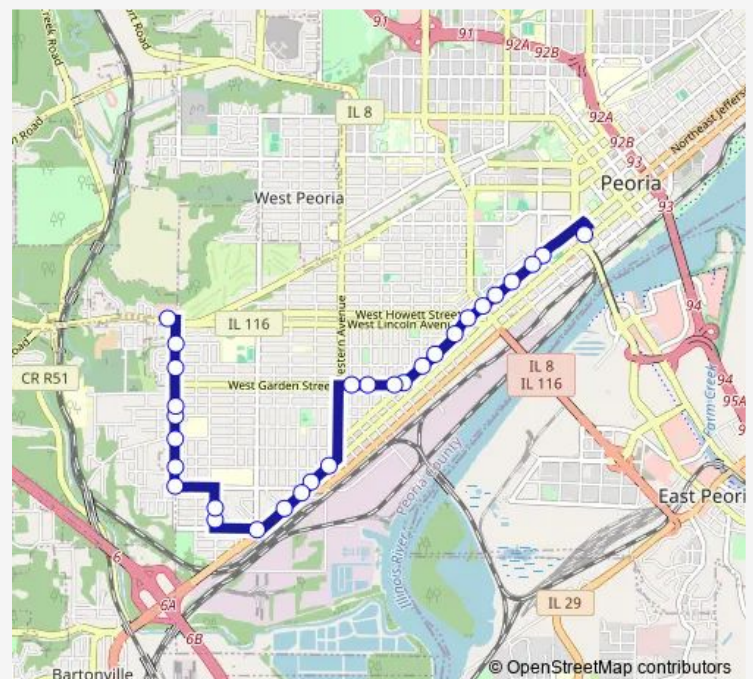

### Route schedule

Kroger/Madison Park — Citylink Transit Center

Monday 06:17-22:17

Tuesday 06:17-22:17

Wednesday 06:17-22:17

Thursday 06:17-22:17

Friday 06:17-22:17

Saturday 08:17-20:17

### Route info

Direction: Kroger/Madison Park

Stops: 30

Trip Duration: 0 hour 20 min

13 — South Adams

Garden and Tyng

Adams and Olive

Adams and Edmund

Adams and Lincoln

Adams and Pecan

Adams and Persimmon

Adams and Elm

Adams and State

Citylink Transit Center

**Direction**

Citylink Transit Center — Kroger/Madison Park

29 stops

[Open route schedule](#)

Citylink Transit Center

Jefferson and Hightower/Dozer Park

Jefferson and Elm/IL Dept of Employment

Jefferson and Richard Pryor/Persimmon

Jefferson and River West

Jefferson and Macarthur