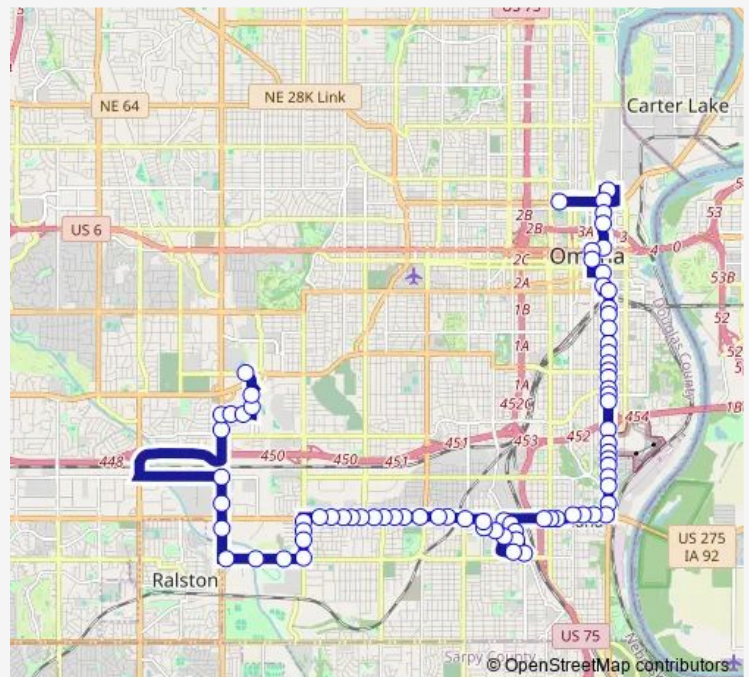

13th & Vinton Nw

13th & Bancroft Sw

13th & 13th Ct Nw

Route schedule

Nicholas St & 13th Nw — 22nd & Cuming Ne

Monday 07:48-17:48

Tuesday 07:48-17:48

Wednesday 07:48-17:48

Thursday 07:48-17:48

Friday 07:48-17:48

Saturday 21:18-22:18

Sunday —

Route info

Direction: Nicholas St & 13th Nw

Stops: 77

Trip Duration: 1 hour 13 min

13 — 13th / L Street

13th & Deer Park Blvd Nw

13th & B St Nw

13th & Bert Murphy Nw

13th & C St Sw

13th & Kavan Nw

13th & Mid City Ave Nw

13th & G St Sw

13th & J St Nw

Missouri Ave & 13th Nw

Missouri Ave & 16th Ne

Missouri Ave & 18th Ne

Missouri Ave & 20th Ne

L St & 23rd Ne

L St & 24th Ne

L St & 25th Ne