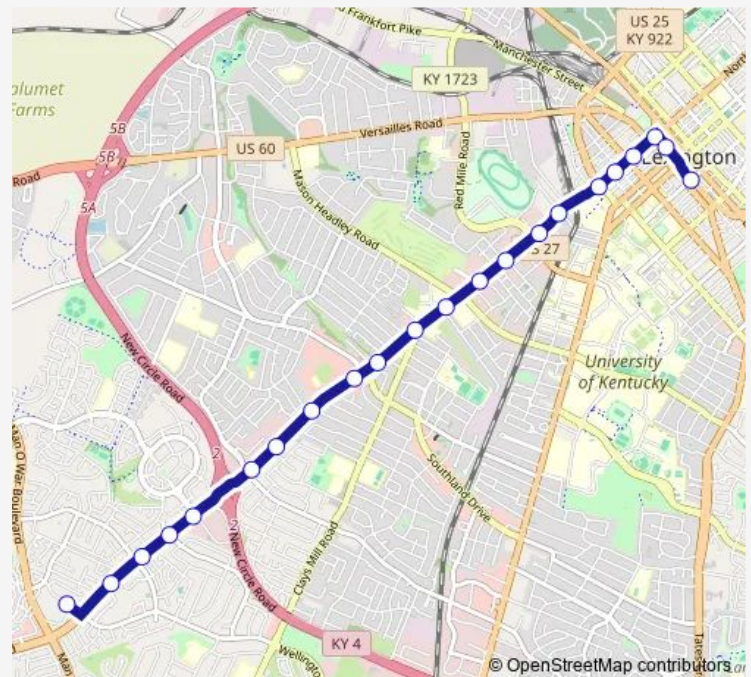

Beaumont Centre @ Beaumont Centre Circle

Beaumont Centre Circle @ KY Blood Center

Monarch @ Kroger (Beaumont Center)

Beaumont Centre @ 3251 (Ymca)

Beaumont @ Snaffle

Route schedule

Transit Center — Wellington Way @ Palomar Center Dr

Monday 06:20-20:10

Tuesday 06:20-20:10

Wednesday 06:20-20:10

Thursday 06:20-20:10

Friday 06:20-20:10

Saturday 06:20-20:10

Sunday 06:20-20:30

Route info

Direction: Transit Center

Stops: 26

Trip Duration: 0 hour 29 min

13 — South Broadway

Snaffle @ Bamboo

Fort Harrod @ Mantilla

Lyon @ 3475 (Quail Run)

Lyon @ Cottage Circle

Tuesday 05:58-20:42

Wednesday 05:58-20:42

Thursday 05:58-20:42

Friday 05:58-20:42

Saturday 05:58-20:43

Sunday 05:59-20:53

Route info

Direction: Wellington Way @ Palomar Center Dr