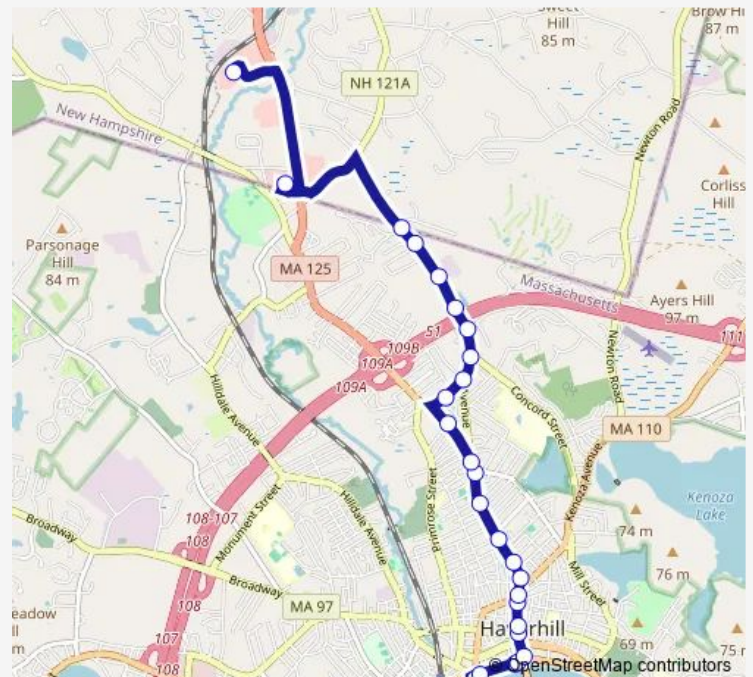

North Avenue & Concord Street - Wingate

495 Overpass Bridge

Brickett Lane

Route schedule

Washington Square Transit Center — Plaistow Walmart

Monday 05:00-21:00

Tuesday 05:00-21:00

Wednesday 05:00-21:00

Thursday 05:00-21:00

Friday 05:00-21:00

Saturday 09:00-17:00

Sunday 09:00-17:00

Route info

Direction: Washington Square Transit Center

Stops: 26

Trip Duration: 0 hour 25 min

13 — Stateline Plaza/Plaistow

North Avenue & Gas Company Road

North Avenue & Northside Court

489 North Ave - Village at Brickett Hill

Stateline Plaza - TJ Maxx

Plaistow Walmart

Direction

Plaistow Walmart — Washington Square Transit Center

Thursday 05:27-21:27

Friday 05:27-21:27

Saturday 09:27-17:27

Sunday 09:27-17:27

Route info

Direction: Plaistow Walmart

Stops: 28

Trip Duration: 0 hour 18 min