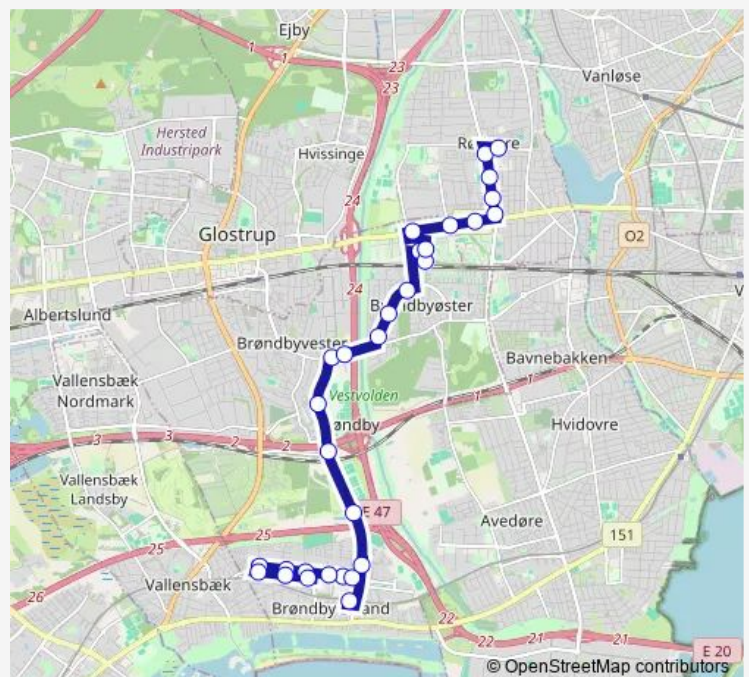

Direction

Rødovre Centrum (Rødovre Parkvej) — Brøndby Strand St.

29 stops

[Open route schedule](#)

Rødovre Centrum (Rødovre Parkvej)

Rødovre Centrum (Tårnvej)

Rødager Allé (Tårnvej)

Valhøjs Allé (Tårnvej)

Tårnvej (Roskildevej)

Brandholms Allé (Roskildevej)

Vestbadet (Roskildevej)

Nygårds Plads, vest (Nygårds Plads)

Brøndbyøster St., Nygårds Plads (Nygårds Plads)

Horsedammen (Højstens Boulevard)

Kærdammen (Højstens Boulevard)

Grønnedammen (Højstens Boulevard)

Højstens Boulevard (Park Allé)

Brøndby Rådhus (Park Allé)

Gildhøj Centret (Brøndbyvester Boulevard)

Brøndby Hallen (Borgm K Rasmussens Blvd)

Sydgårdsvej (Borgm K Rasmussens Blvd)

Lillegården (Borgm K Rasmussens Blvd)

Albjergparken (Borgm K Rasmussens Blvd)

Tranumparken (Strandesplanaden)

Ulsøparken (Strandesplanaden)

Route schedule

Rødovre Centrum (Rødovre Parkvej) — Brøndby Strand St.

Monday	05:02-00:28⁺¹
Tuesday	05:02-00:28⁺¹
Wednesday	05:02-00:28⁺¹
Thursday	05:02-00:28⁺¹
Friday	05:02-00:28⁺¹
Saturday	05:58-00:28⁺¹
Sunday	06:28-00:28⁺¹

Route info

Direction: Rødovre Centrum (Rødovre Parkvej)

Stops: 29

Trip Duration: 0 hour 33 min