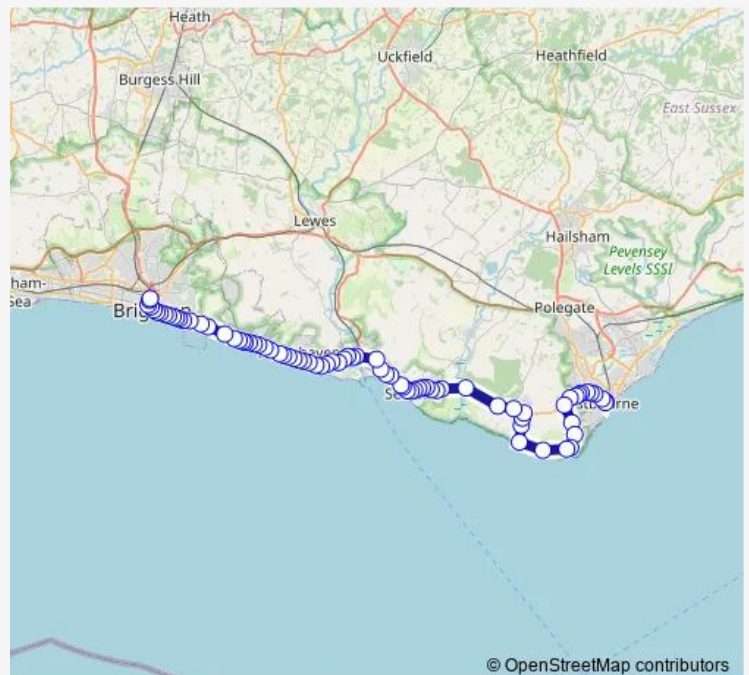

The Fridays

East Dean Garage

Pond

Route schedule

Cornfield Road — Brighton Station

Monday —

Tuesday —

Wednesday —

Thursday 08:39-15:36

Friday —

Saturday —

Sunday —

Route info

Direction: Cornfield Road

Stops: 80

Trip Duration: 1 hour 36 min

© OpenStreetMap contributors

13 — Brighton - Newhaven - Seaford - Eastbourne

BusMaps

Gayles Farm

Seven Sisters Park Centre

Chyngton Lane

Chyngton Gardens

Manor Road

Sutton Corner

Downs Road

Southdown Road

Sutton Road

Library

Railway Station

Belgrave Road

Beacon Road