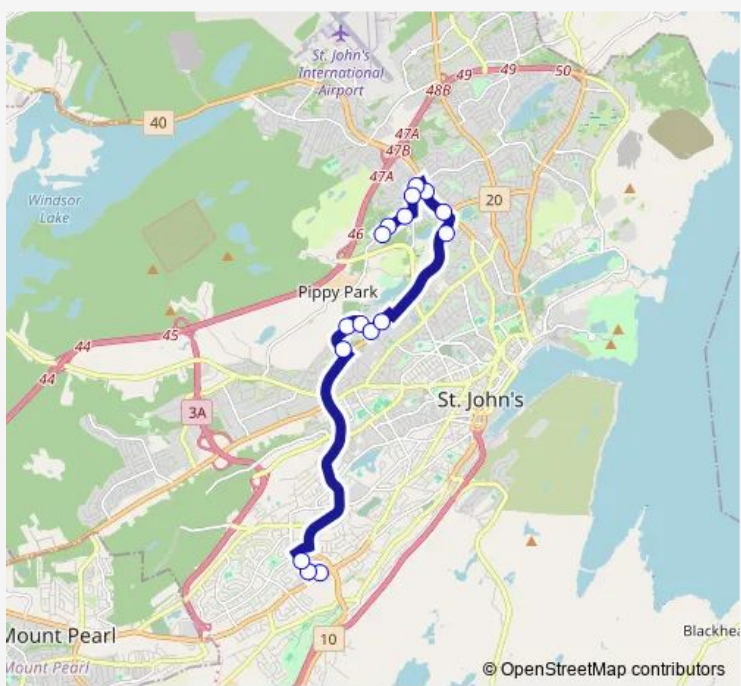

**Bus 13 Cowan Heights Insitutes Express**

[Go to website](#)

**Direction**  
 Village Mall — Marine Institute  
 16 stops  
[Open route schedule](#)

- Village Mall
- Hamlyn Road Lower Plaza
- Hamlyn Road Upper Plaza
- Clinch Crescent west side of Health Science Centre
- Clinch Crescent Janeway
- Clinch Crescent Faculty of Medicine
- Clinch Crescent near Arctic Avenue
- MUN Centre
- College of the North Atlantic
- Portugal Cove Road opposite civic 211
- Portugal Cove Rd Chancellor Park
- Higgin's Line Super 8 Hotel
- Higgins Line civic 157
- Ridge Road civic 22
- Ridge Road east of Gloucester
- Marine Institute

Route schedule  
 Village Mall — Marine Institute

Monday	07:35-08:40
Tuesday	07:35-08:40
Wednesday	07:35-08:40
Thursday	07:35-08:40
Friday	07:35-08:40
Saturday	—
Sunday	—

Route info  
 Direction: Village Mall  
 Stops: 16  
 Trip Duration: 0 hour 35 min

**Direction**

Marine Institute — Village Mall

9 stops

[Open route schedule](#)

Marine Institute

Ridge Road near Ecole Des Grands-Vents

Ridge Road opposite civic 30

Ridge Road Ymca

Higgin's Line Howley Building

Allandale Road opposite Confederation Building

MUN Centre

Clinch Crescent near Prince Philip Drive

Village Mall