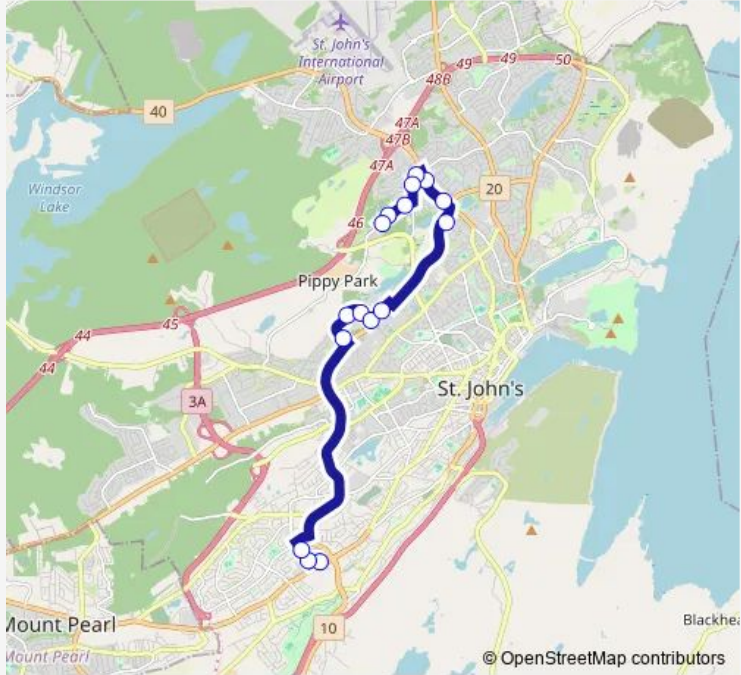

Bus 13 Cowan Heights Insitutes Express

[Go to website](#)

Direction
 Village Mall — Marine Institute
 16 stops
[Open route schedule](#)

- Village Mall
- Hamlyn Road Lower Plaza
- Hamlyn Road Upper Plaza
- Clinch Crescent west side of Health Science Centre
- Clinch Crescent Janeway
- Clinch Crescent Faculty of Medicine
- Clinch Crescent near Arctic Avenue
- MUN Centre
- College of the North Atlantic
- Portugal Cove Road opposite civic 211
- Portugal Cove Rd Chancellor Park
- Higgin's Line Super 8 Hotel
- Higgins Line civic 157
- Ridge Road civic 22
- Ridge Road east of Gloucester
- Marine Institute

Route schedule
 Village Mall — Marine Institute

Monday	07:35-08:40
Tuesday	07:35-08:40
Wednesday	07:35-08:40
Thursday	07:35-08:40
Friday	07:35-08:40
Saturday	—
Sunday	—

Route info
 Direction: Village Mall
 Stops: 16
 Trip Duration: 0 hour 35 min

13 — Cowan Heights Insitutes Express **BusMaps**

Direction

Marine Institute — Village Mall

9 stops

[Open route schedule](#)

Marine Institute

Ridge Road near Ecole Des Grands-Vents

Ridge Road opposite civic 30

Ridge Road Ymca

Higgin's Line Howley Building

Allandale Road opposite Confederation Building

MUN Centre

Clinch Crescent near Prince Philip Drive

Village Mall

Route schedule

Marine Institute — Village Mall