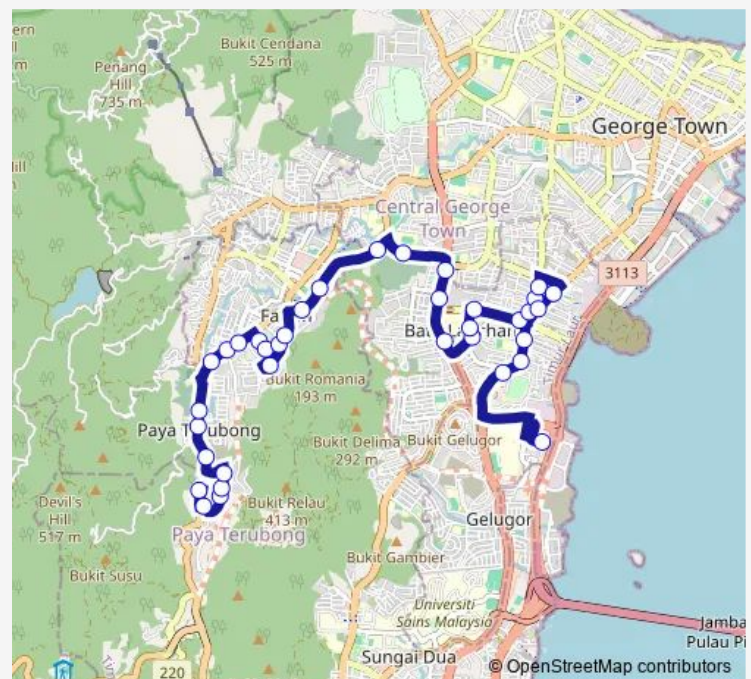

Lebuhraya Thean Teik

Perumahan Pdrm

Lone Pine Club

Route schedule

(M1) Tesco Tunku Kudin — (M1) Hub Paya Terubong - Petronas

Monday 07:35-22:30

Tuesday 07:35-22:30

Wednesday 07:35-22:30

Thursday 07:35-22:30

Friday 07:35-22:30

Saturday 07:35-22:30

Sunday 07:35-22:30

Route info

Direction: (M1) Tesco Tunku Kudin

Stops: 31

Trip Duration: 0 hour 45 min

Monday 06:20-21:40

Tuesday 06:20-21:40

Wednesday 06:20-21:40

Thursday 06:20-21:40

Friday 06:20-21:40

Saturday 06:20-21:40

Sunday 06:20-21:40

Route info