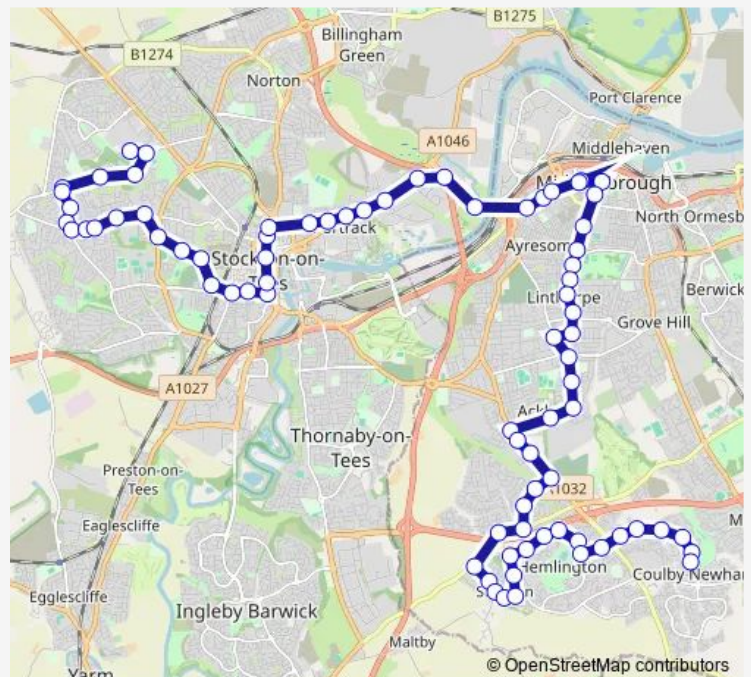

**Route schedule**

Nightingale Drive — Parkway Shopping Centre

Monday	05:30-17:41
Tuesday	05:30-17:41
Wednesday	05:30-17:41
Thursday	05:30-17:41
Friday	05:30-17:41
Saturday	05:30-17:41
Sunday	08:31-17:41

**Route info**

Direction: Nightingale Drive

Stops: 78

Trip Duration: 1 hour 28 min

13 — Coulby Newham - Salters Lane

High Street Stand T

Laing Street

The Buffs Social Club