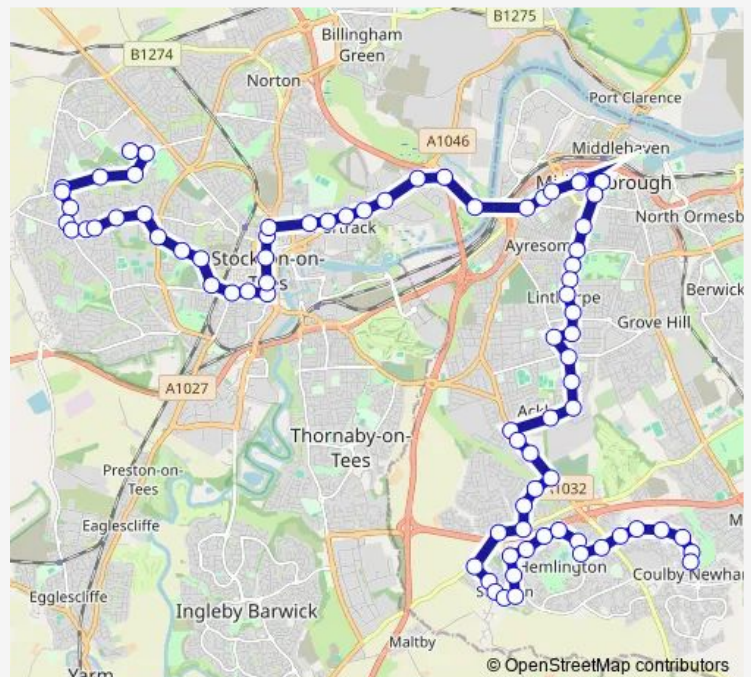

Bus 13 Coulby Newham - Salters Lane

[Go to website](#)

Direction

Nightingale Drive — Parkway Shopping Centre

78 stops

[Open route schedule](#)

- Nightingale Drive
- Humbledon Road
- The Vale
- Norwich Avenue
- Felton Lane
- Fordwell Road
- Torwell Drive
- Rimswell Road South End
- The Rimswell
- Bishopton Court
- The Avenue
- Castle Close
- Sixth Form College
- Loweswater Crescent
- Spennithorne Road
- Ambulance Station
- Industrial Estate
- Varo Terrace
- Trinity Gardens
- High Street Stand O
- High Street Stand R

Route schedule

Nightingale Drive — Parkway Shopping Centre

Monday	05:30-17:41
Tuesday	05:30-17:41
Wednesday	05:30-17:41
Thursday	05:30-17:41
Friday	05:30-17:41
Saturday	05:30-17:41
Sunday	08:31-17:41

Route info

Direction: Nightingale Drive

Stops: 78

Trip Duration: 1 hour 27 min

13 — Coulby Newham - Salters Lane

High Street Stand T

Laing Street

The Buffs Social Club

Stagecoach Depot

Friday 05:46-17:18

Saturday 05:46-17:18

Sunday 09:05-17:10

Route info

Direction: Parkway Shopping Centre

Stops: 77

Trip Duration: 1 hour 19 min

Staindrop Drive North