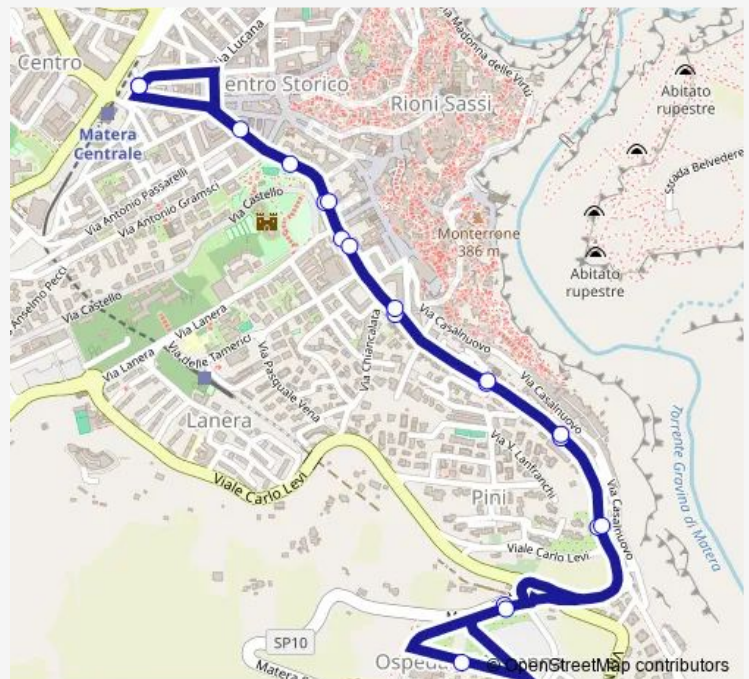

Saturday 19:55

Sunday —

Route info

Direction: Piazza Matteotti

Stops: 11

Trip Duration: 0 hour 10 min

13 — Linea 13

BusMaps

Direction

Piazza Matteotti — Piazza Matteotti

19 stops

[Open route schedule](#)

Piazza Matteotti

Via Lucana (Boschetto)

Via Lucana (Inail)

Via Lucana

Route info

Direction: Piazza Matteotti

Stops: 19

Trip Duration: 0 hour 20 min

Direction

Via La Martella — Piazza Matteotti

8 stops

[Open route schedule](#)

Route schedule

Via La Martella — Piazza Matteotti

Monday	07:25
Tuesday	07:25
Wednesday	07:25
Thursday	07:25
Friday	07:25
Saturday	07:25
Sunday	—

Route info

Direction: Via La Martella

Stops: 8

Trip Duration: 0 hour 8 min