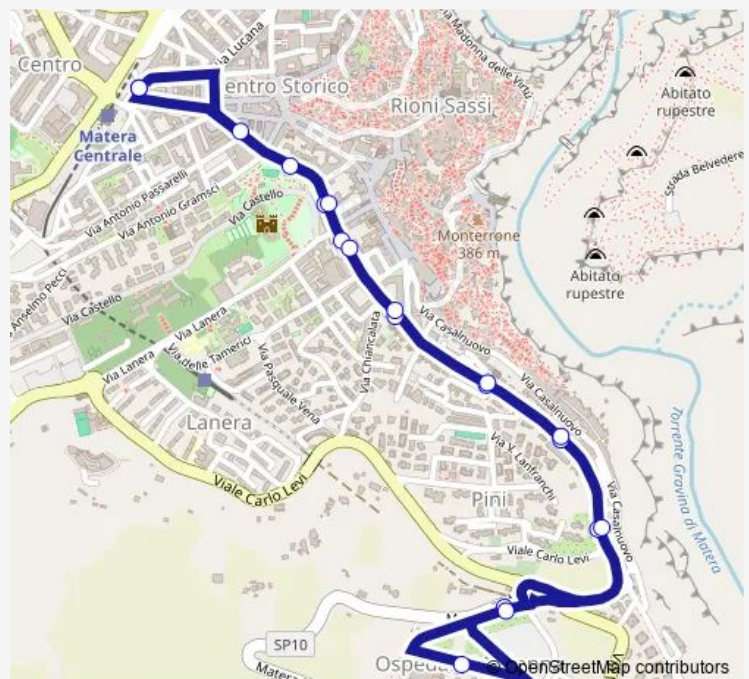

Saturday 19:55

Sunday —

Route info

Direction: Piazza Matteotti

Stops: 11

Trip Duration: 0 hour 10 min

13 — Linea 13

Direction

Piazza Matteotti — Piazza Matteotti

19 stops

[Open route schedule](#)

Piazza Matteotti

Via Lucana (Boschetto)

Via Lucana (Inail)

Via Lucana

Via Lucana (Provincia)

Monday 07:35-19:35

Tuesday 07:35-19:35

Wednesday 07:35-19:35

Thursday 07:35-19:35

Friday 07:35-19:35

Saturday 07:35-19:35

Sunday —

Route info

Direction: Piazza Matteotti

Stops: 19

Trip Duration: 0 hour 20 min

Direction

Via La Martella — Piazza Matteotti

8 stops

[Open route schedule](#)

Via La Martella