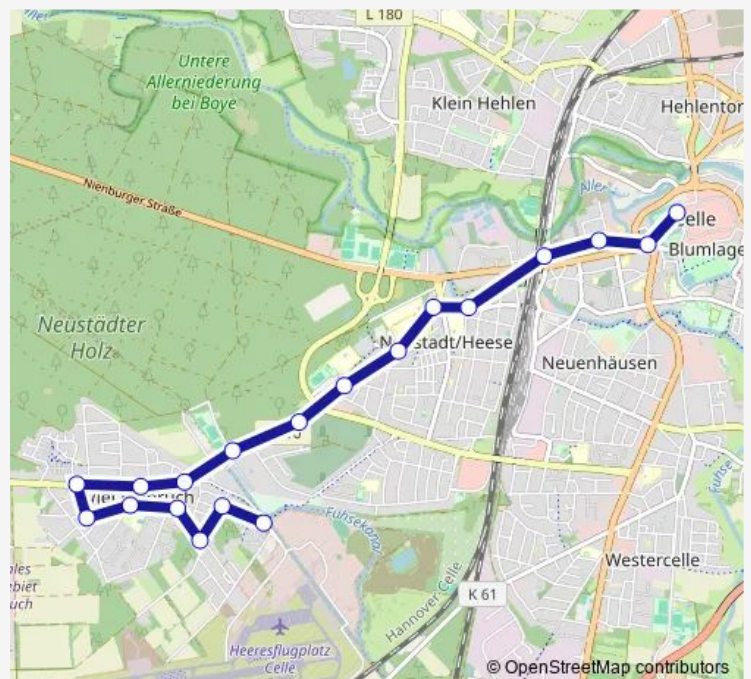

### Route schedule

Bad Bederkesa Moor-Therme — Flögeln, Kirche

Monday 07:35-23:49

Tuesday 07:35-23:49

Wednesday 07:35-23:49

Thursday 07:35-23:49

Friday 07:35-23:49

Saturday 09:35-23:49

### Route info

Direction: Bad Bederkesa Moor-Therme

Stops: 11

Trip Duration: 0 hour 19 min