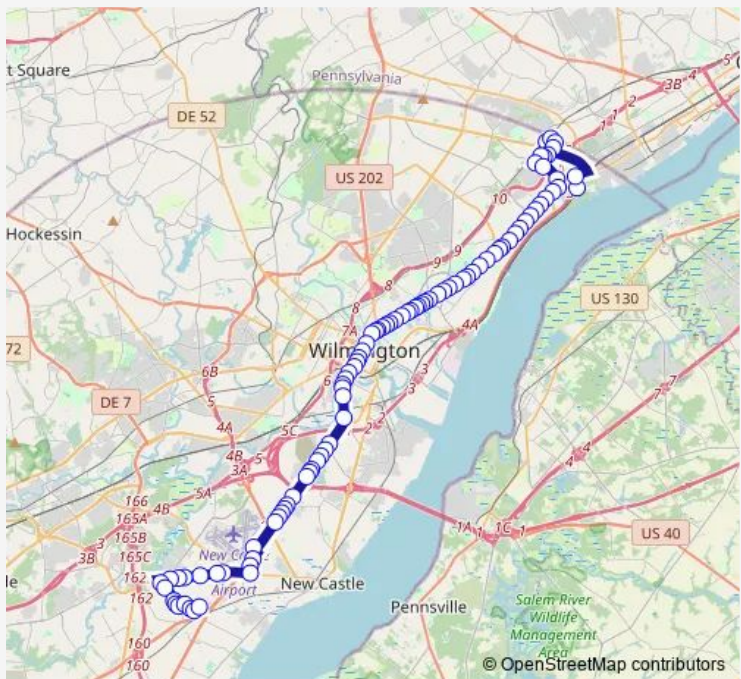

Bus 13 Philadelphia Pike / Dupont Highway

[Go to website](#)

Direction
 Wilmington TC (Outside) — Claymont Transportation Center

58 stops

[Open route schedule](#)

- Wilmington TC (Outside)
- Walnut ST @ 5TH St
- 8TH ST @ King St
- 8TH ST @ Shipley St
- Orange ST @ 10th St
- 11th ST @ King ST (Rodney Square)
- Walnut ST @ 12th St
- Walnut ST @ 14th St
- Market ST @ OP 20th St
- Market ST @ 23rd St
- Market ST @ 25th St
- Market ST @ 27th St
- Market ST @ 29th St
- Market ST @ 31st St
- Market ST @ Todds Ln
- Market ST @ 35th St
- Market ST @ 38th St
- Market ST @ 40th St
- Market ST @ LEA Blvd
- Philadelphia PK @ OP Forman Mills
- Philadelphia PK @ Edgemoor Rd

Route schedule
 Wilmington TC (Outside) — Claymont Transportation Center

Monday	04:18
Tuesday	04:18
Wednesday	04:18
Thursday	04:18
Friday	04:18
Saturday	06:00-06:34
Sunday	—

Route info

Direction: Wilmington TC (Outside)

Stops: 58

Trip Duration: 0 hour 44 min

13 — Philadelphia Pike / Dupont Highway BusMaps

Philadelphia PK @ Beeson Ave

Philadelphia PK @ Marsh Rd

Philadelphia PK @ Rodman Rd

Philadelphia PK @ OP Wash ST Ext

Philadelphia PK @ Beeson Rd