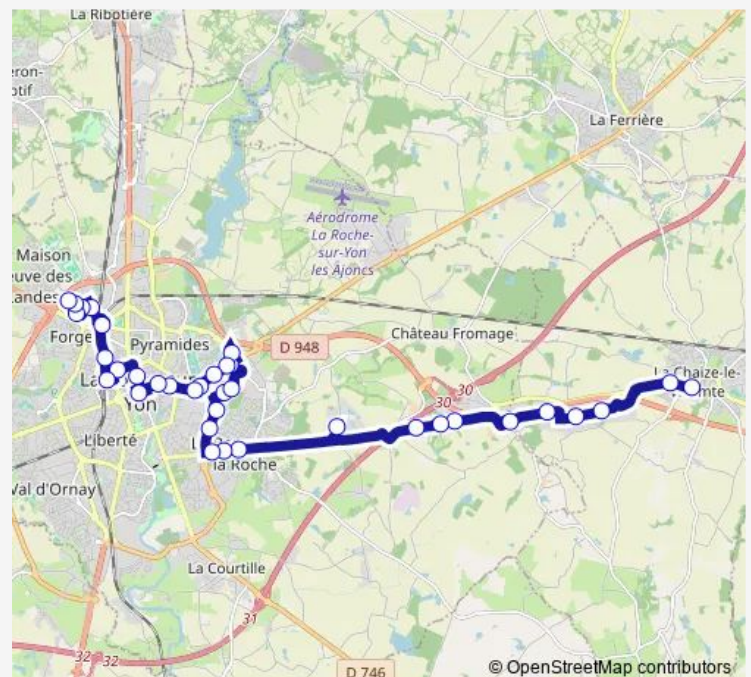

### Route schedule

Numa Soubeyran — Mairie

Monday 07:21-19:04

Tuesday 07:21-19:04

Wednesday 07:21-19:04

Thursday 07:21-19:04

Friday 07:21-19:04

Saturday 08:16-19:04

### Route info

Direction: Numa Soubeyran

Stops: 27

Trip Duration: 0 hour 51 min

13 — Numa Soubeyran - La Chaize-le-Vicomte

Curzais

Folie Nord

Folie 1