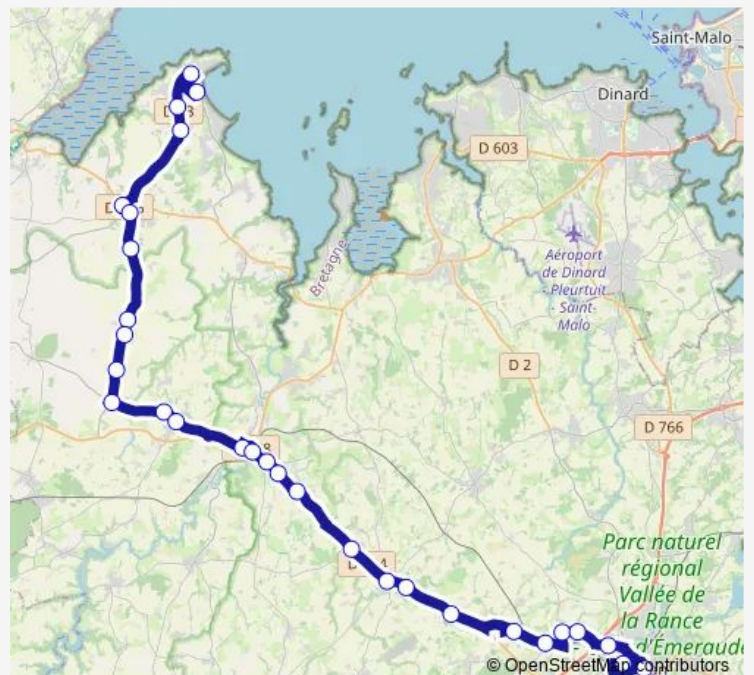

### Route schedule

Les Trois Croix — Boulevard Simone Veil

Monday 07:03

Tuesday 07:03

Wednesday 07:03

Thursday 07:03

Friday 07:03

Saturday —

### Route info

Direction: Les Trois Croix

Stops: 11

Trip Duration: 0 hour 32 min

13 — Dinan - Saint-Cast