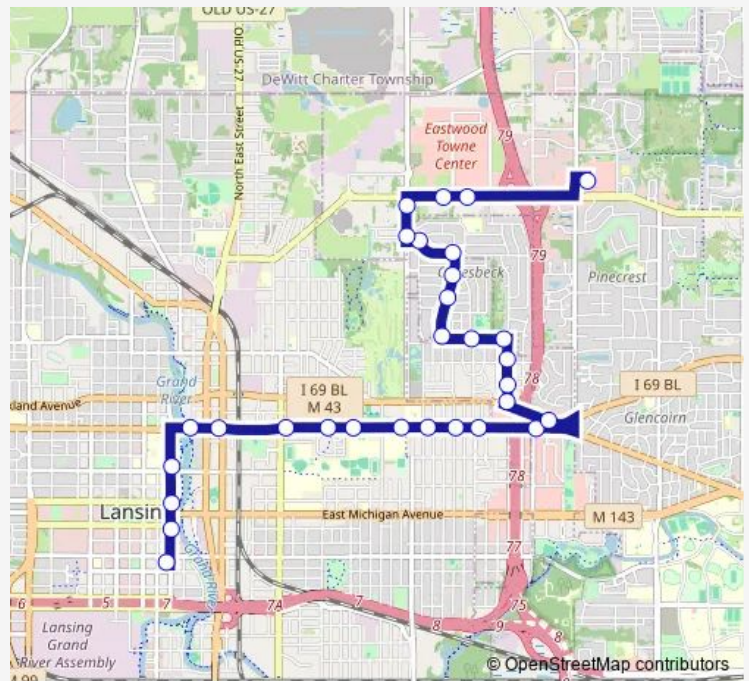

SBD Hayford past Ridgeline Dr

EBD Hopkins past Hayford

EBD Hopkins past Downer Ave

SBD Chester past Hopkins Ave

SBD Chester past Woodruff Ave

SBD Chester before Grand River

WBD Grand River before Merrill St

WBD Grand River past Downer Ave

WBD Grand River past Foster Av

WBD Grand River past Fairview

WBD Grand River past Wood St

Route schedule

Meijer Lake Lansing Boarding Center (East Side) — Cata Trans Center

Monday	—
Tuesday	06:10-17:45
Wednesday	08:10-13:40
Thursday	10:10-17:45
Friday	06:10-17:45
Saturday	—
Sunday	—

Route info

Direction: Meijer Lake Lansing Boarding Center (East Side)

Stops: 34

Trip Duration: 0 hour 25 min

13 — Groesbeck Area

WBD Oakland past June St

WBD Oakland past Mahlon St

WBD Oakland past Cleveland St

WBD Oakland past Ballard St

SBD Cedar past Oakland Ave

SBD Cedar before E Saginaw St

SBD Cedar at Riverfront Apts

WBD Shiawassee past Cedar

WBD Shiawassee St at Washington Ave

SBD Capitol past W Ionia St

SBD Capitol before W Allegan St