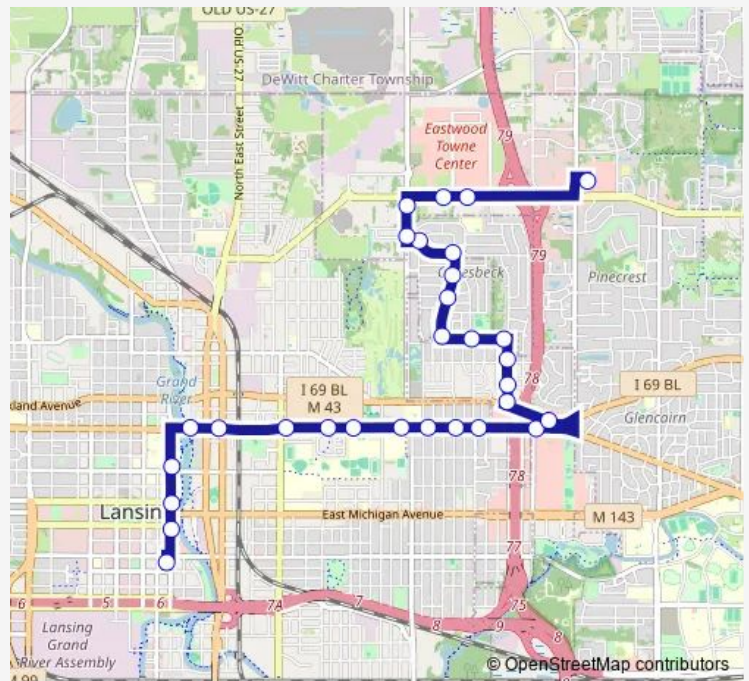

SBD Hayford past Ridgeline Dr

EBD Hopkins past Hayford

EBD Hopkins past Downer Ave

SBD Chester past Hopkins Ave

SBD Chester past Woodruff Ave

SBD Chester before Grand River

WBD Grand River before Merrill St

WBD Grand River past Downer Ave

WBD Grand River past Foster Av

WBD Grand River past Fairview

WBD Grand River past Wood St

Route schedule

Meijer Lake Lansing Boarding Center (East Side) — Cata Trans Center

Monday	08:10-10:10
Tuesday	08:10-14:40
Wednesday	08:10
Thursday	06:10-17:45
Friday	06:10-17:45
Saturday	—
Sunday	—

Route info

Direction: Meijer Lake Lansing Boarding Center (East Side)

Stops: 34

Trip Duration: 0 hour 25 min

13 — Groesbeck Area

WBD Oakland past June St

WBD Oakland past Mahlon St

WBD Oakland past Cleveland St

WBD Oakland past Ballard St

SBD Cedar past Oakland Ave

SBD Cedar before E Saginaw St

SBD Cedar at Riverfront Apts

WBD Shiawassee past Cedar

WBD Shiawassee St at Washington Ave

SBD Capitol past W Ionia St

SBD Capitol before W Allegan St