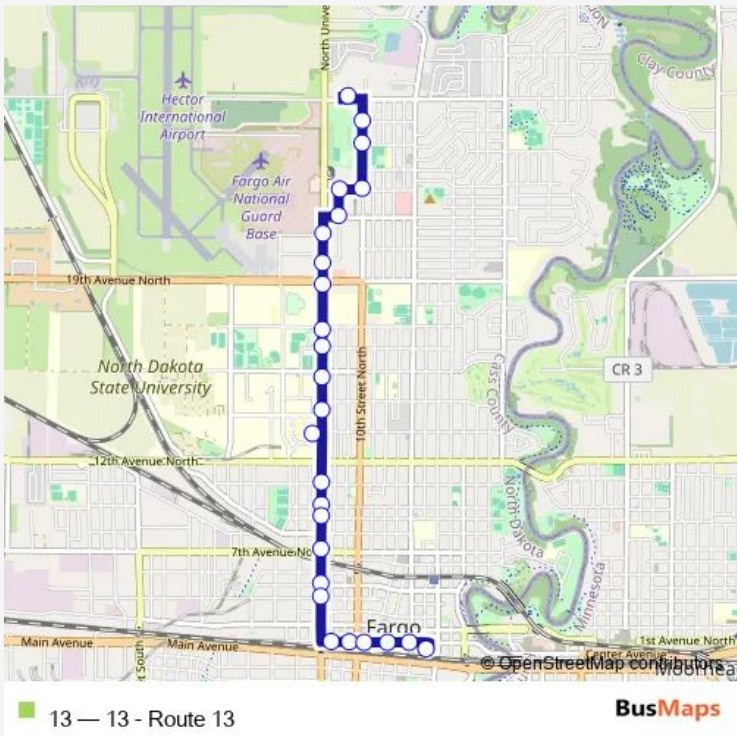

Bus 13 13 - Route 13

[Go to website](#)

Direction
 U 32 Apartment Complex — Gtc
 26 stops
[Open route schedule](#)

- U 32 Apartment Complex
- 10th St N & 31st Ave N (T Intersection West)
- 10th St N & 30th Ave N (Corner Nw)
- 10th St N & 28th Ave N (Corner Nw)
- 28th Ave N & 12th St N (Corner Ne)
- 12th St N & 25th Ave N (Corner Nw)
- University Dr N & 23rd Ave N (Corner Nw)
- Shelter 235 (Skills & Technology)
- Shelter 257 (Fargo Dome)
- Shelter 217 (Shac)
- University Dr N & 16th Ave N (Corner Nw)
- Shelter 225 (Bison Court)
- Shelter 205 (Centennial Blvd)
- Shelter 220 (Ndsu Transit Hub)
- University Dr N & 11th Ave N (Corner Nw)
- University Dr N & 10th Ave N (Corner Nw)
- University Dr N & 9th Ave N (Corner Nw)
- Shelter 226 (Family Fare)
- University Dr N & 4th Ave N (Corner Nw)
- University Dr N & 3rd Ave N (Corner Nw)
- NP Ave N & 12th St N (Midblock South)

Route schedule
 U 32 Apartment Complex — Gtc

Monday	06:47-21:47
Tuesday	06:47-21:47
Wednesday	06:47-21:47
Thursday	06:47-21:47
Friday	06:47-21:47
Saturday	07:47-21:47
Sunday	—

Route info
 Direction: U 32 Apartment Complex
 Stops: 26
 Trip Duration: 0 hour 23 min

[Open route schedule](#)

Gtc

5th St N & 2nd Ave N (Corner Se)

2nd Ave N & Broadway N (Corner Ne)

2nd Ave N & Roberts St (Corner Ne)

2nd Ave N & Ndsu Klai Hall (Main Entrance)

2nd Ave N & Ndsu R H Barry Hall (Main Entrance)

Route info

Direction: Gtc

Stops: 39

Trip Duration: 0 hour 32 min

10th St N & 14th Ave N (Corner Se)

10th St N & 16th Ave N (Corner Se)

Shelter 216 (Teamsters Arena)

10th St N & 17th/19th Ave N (Midblock East)