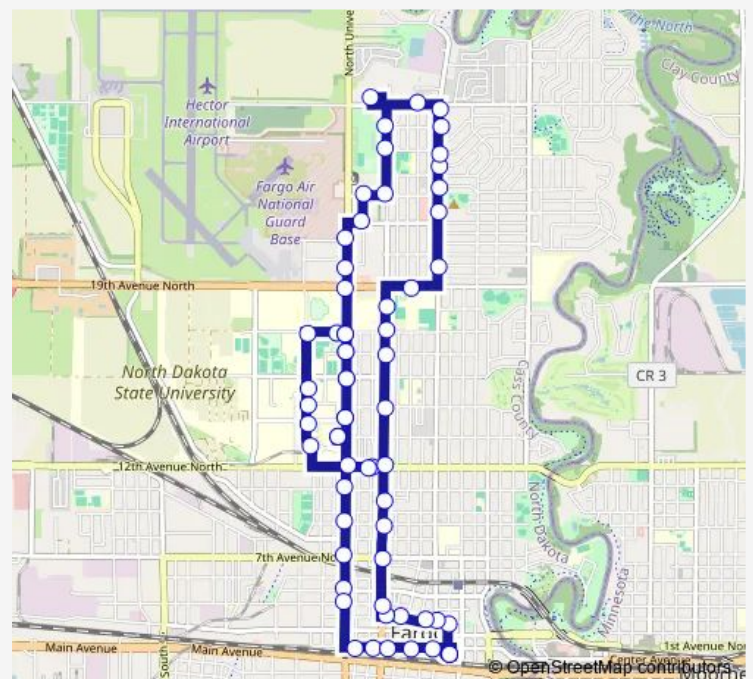

Shelter 225 (Bison Court)

Route schedule

Gtc — Gtc

Monday 06:15-20:15

Tuesday 06:15-20:15

Wednesday 06:15-20:15

Thursday 06:15-20:15

Friday 06:15-20:15

Saturday 07:15-21:15

Sunday —

Route info

Direction: Gtc

Stops: 63

Trip Duration: 0 hour 55 min

13

Shelter 205 (Centennial Blvd)

Shelter 220 (Ndsu Transit Hub)

12th Ave N & 11th St N (Corner Sw)

Shelter 282 (Roosevelt Park)

10th St N & 14th Ave N (Corner Se)

10th St N & 16th Ave N (Corner Se)

Shelter 216 (Teamsters Arena)

10th St N & 17th/19th Ave N (Midblock East)

19th Ave N & Fargo North High (Crosswalk South)

Broadway N & 21st Ave N (Corner Se)

Shelter 229 (North Port)

Broadway N & 28th Ave N (Corner Se)

Broadway N & Forest Ave N (Corner Se)

Broadway N & 30th Ave N (Corner Se)