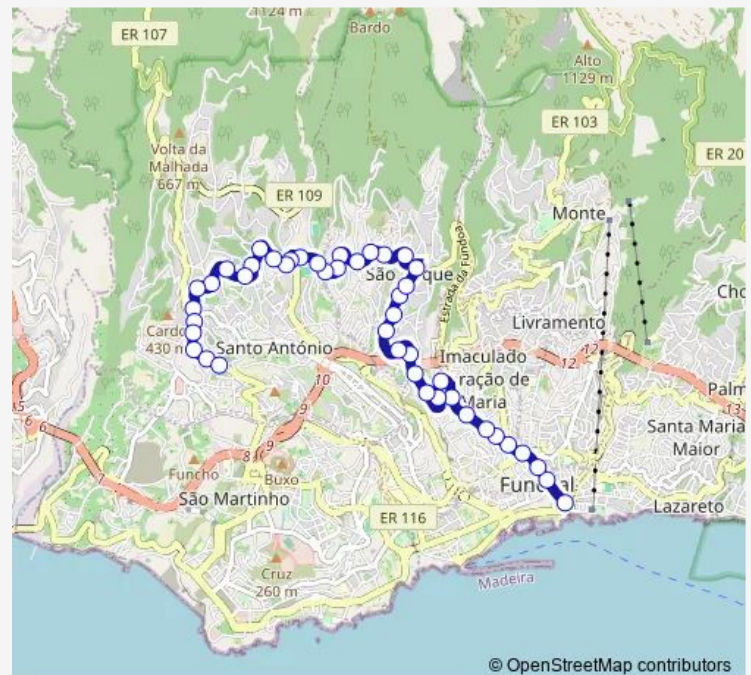

J A Freitas Eurocash S (155)

R J A Freitas 191 S (153)

Depois Super S Roque (151)

Route schedule

R 31 Janeiro S (9a) — Beco Cascalho (994)

Monday	18:20-00:35 ⁺¹
Tuesday	18:20-00:35 ⁺¹
Wednesday	18:20-00:35 ⁺¹
Thursday	18:20-00:35 ⁺¹
Friday	18:20-00:35 ⁺¹
Saturday	23:00-00:35 ⁺¹
Sunday	23:00-00:35 ⁺¹

Route info

Direction: R 31 Janeiro S (9a)

Stops: 44

Trip Duration: 0 hour 25 min

© OpenStreetMap contributors

13 — Centro - Jamboto - Romeiras (Viveiros)

BusMaps

Depois CAM Água de Mel (149)