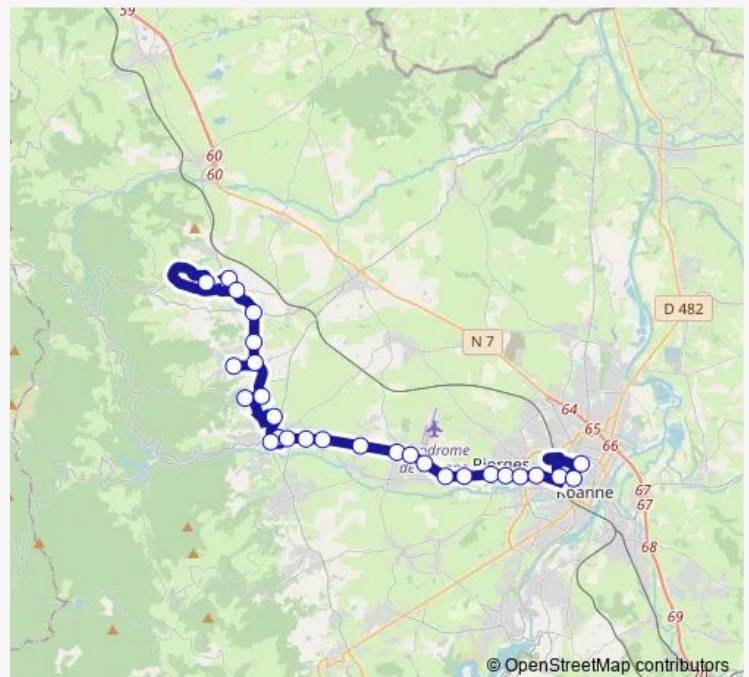

### Direction

Deportes — Place DES Martyrs DE Vingre

28 stops

[Open route schedule](#)

Deportes

Gare Routiere

LES Canaux

Champfleury

### Route schedule

Deportes — Place DES Martyrs DE Vingre

Monday 12:10-18:10

Tuesday 12:10-18:10

Wednesday 12:10-18:10

Thursday 12:10-18:10

Friday 12:10-18:10

Saturday 12:10-17:10

### Route info

Direction: Deportes

Stops: 28

Trip Duration: 0 hour 35 min

13 — Ambierle <> Roanne

LA Barre

ST Haon Bourg

LA Croix Montloup

## Route info

Direction: Place DES Martyrs DE Vingre

Stops: 15

Trip Duration: 0 hour 45 min

13 Bus time schedules and route maps are available in an offline PDF at busmaps.com. Use the busmaps.com website to see live bus times, train schedule or subway schedule, and step-by-step directions for all public transit in Roanne