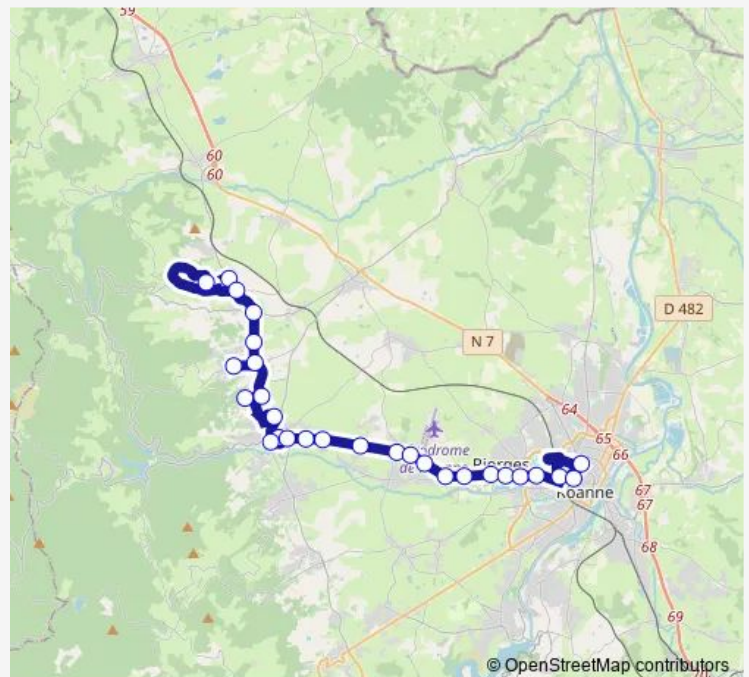

Thursday 12:10-18:10

Friday 12:10-18:10

Saturday 12:10-17:10

Sunday —

Route info

Direction: Deportes

Stops: 28

Trip Duration: 0 hour 55 min

13 — Ambierle <> Roanne

LA Barre

ST Haon Bourg

LA Croix Montloup

LES Villards

LA Feuillade

Chateau Gaillard

Place DES Martyrs DE Vingre

Thursday 06:55-16:00

Friday 06:55-16:00

Saturday 09:00-13:00

Sunday —

Route info

Direction: Place DES Martyrs DE Vingre

Stops: 28

Trip Duration: 0 hour 48 min

Monday	07:00
Tuesday	07:00
Wednesday	07:00
Thursday	07:00
Friday	07:00
Saturday	—
Sunday	—

Route info

Direction: Place DES Martyrs DE Vingre

Stops: 15

Trip Duration: 0 hour 45 min

13 Bus time schedules and route maps are available in an offline PDF at busmaps.com. Use the busmaps.com website to see live bus times, train schedule or subway schedule, and step-by-step directions for all public transit in Roanne