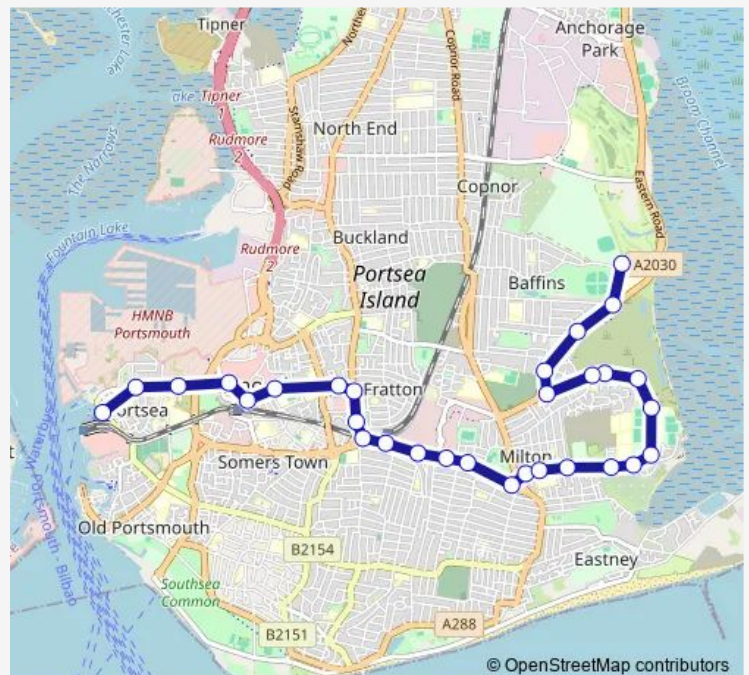

Thursday 06:55-20:15

Friday 06:55-20:15

Saturday 07:55-20:15

Sunday 08:55-20:15

Route info

Direction: Portsmouth College

Stops: 29

Trip Duration: 0 hour 30 min

The Hard Interchange

Direction

The Hard Interchange — Portsmouth College

30 stops

[Open route schedule](#)

The Hard Interchange

Curzon Howe Road

HMS Nelson

Waterlock Gardens

Broom Square

Sanderling Road

Schooner Way

Godwit Road

Warren Avenue

Route schedule

The Hard Interchange — Portsmouth College

Direction: The Hard Interchange

Stops: 30

Trip Duration: 0 hour 30 min

The Good Companion

Eastern Avenue

Stride Avenue

Hayling Avenue

Portsmouth College