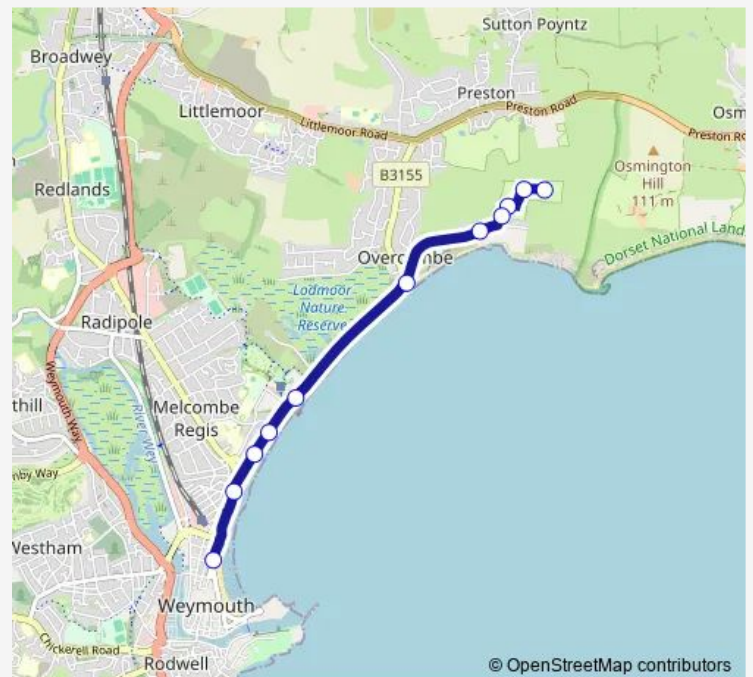

Kings Statue

Route schedule

Waterside Terminus — Kings Statue

Monday —

Tuesday —

Wednesday —

Thursday —

Friday 09:30-18:30

Saturday 09:30-18:30

Sunday —

Route info

Direction: Waterside Terminus

Stops: 11

Trip Duration: 0 hour 17 min

© OpenStreetMap contributors

Direction

Kings Statue — Waterside Terminus

11 stops

[Open route schedule](#)

Kings Statue

Prince Regent Hotel

Greenhill Gardens

Melcombe Avenue

Sealife Centre

Monday	—
Tuesday	—
Wednesday	—
Thursday	—
Friday	09:00-18:00
Saturday	09:00-18:00
Sunday	—

Route info

Direction: Kings Statue

Stops: 11

Trip Duration: 0 hour 17 min

13 Bus time schedules and route maps are available in an offline PDF at busmaps.com. Use the busmaps.com website to see live bus times, train schedule or subway schedule, and step-by-step directions for all public transit in Dorchester