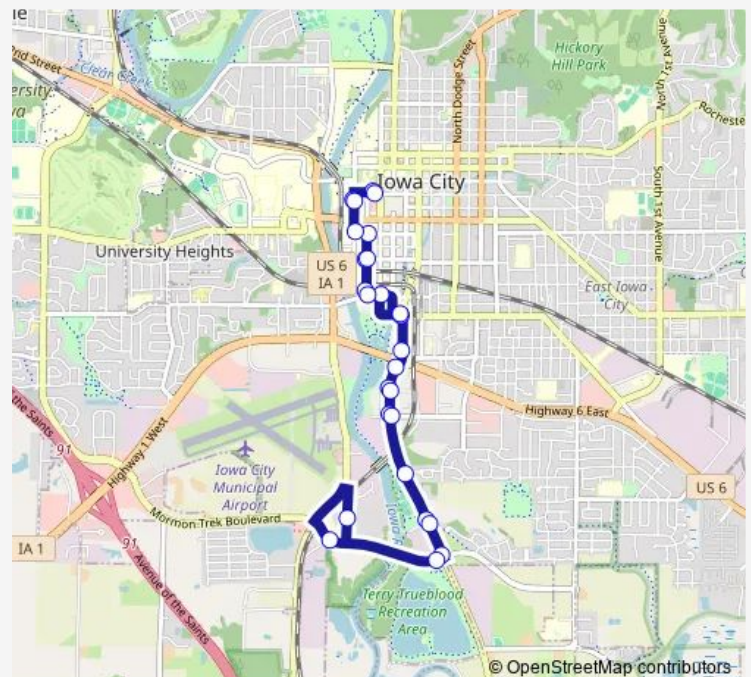

### Direction

Downtown Interchange — Downtown Interchange

26 stops

[Open route schedule](#)

Downtown Interchange

UI Main Library

Capitol St & Prentiss St

Capitol St & Benton St

Mccollister Blvd & Riverside Dr

Terry Trueblood Rec Area

Iowa River Trail & South Gilbert

South Gilbert St

Southgate Ave & Gilbert St

Gilbert St & Stevens Dr

Kirkwood Ave & Gilbert St

Benton St & Clinton St

### Route schedule

Downtown Interchange — Downtown Interchange

Monday 06:45-19:45

Tuesday 06:45-19:45

Wednesday 06:45-19:45

Thursday 06:45-19:45

Friday 06:45-19:45

Saturday 07:45-17:45

### Route info

Direction: Downtown Interchange

Stops: 26

Trip Duration: 0 hour 27 min

13 — South Gilbert

Capitol St & Prentiss St

Court St & Capitol St

Court St & Madison St