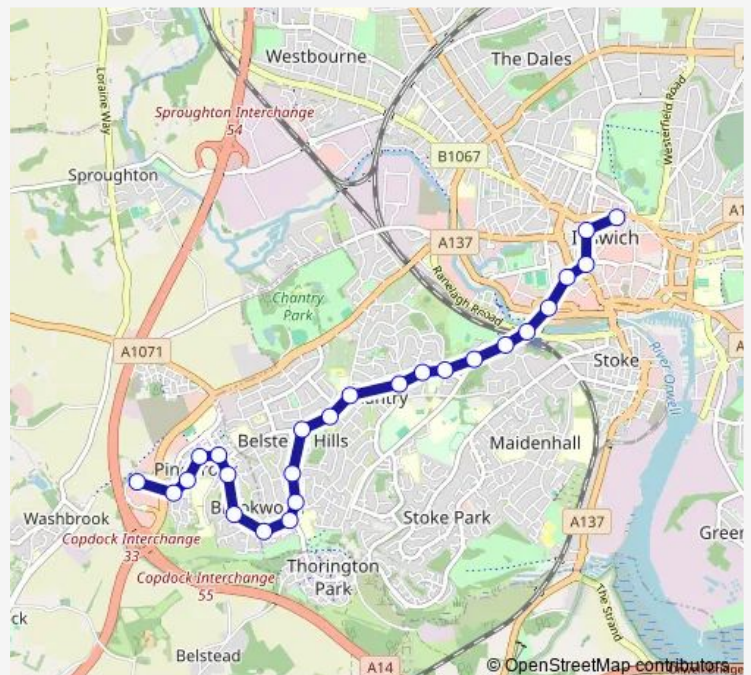

### Direction

Tesco — Tower Ramparts Bus Station

28 stops

[Open route schedule](#)

- Tesco
- Greenspire Grove
- Ward Road
- Skylark Lane
- Pinewood Surgery
- Fir Tree Rise
- Sycamore Close
- Shortlands
- Swinton Close
- Belstead Arms
- Manchester Road
- Holcombe Crescent
- Bunting Road
- Gannet Road
- Aster Road
- Sorrel Close
- Primrose Hill
- Maple Close
- Talmash Gardens
- Gippeswyk Avenue
- Railway Station

### Route schedule

Tesco — Tower Ramparts Bus Station

Monday	05:52-23:07
Tuesday	05:52-23:07
Wednesday	05:52-23:07
Thursday	05:52-23:07
Friday	05:52-23:07
Saturday	06:22-23:07
Sunday	08:27-23:07

### Route info

Direction: Tesco

Stops: 28

Trip Duration: 0 hour 28 min

■ 13 — Chantry Connexions

BusMaps

Fire Station

St Clare House

## Route info

Direction: Tower Ramparts Bus Station

Stops: 25

Trip Duration: 0 hour 19 min

13 Bus time schedules and route maps are available in an offline PDF at [busmaps.com](https://busmaps.com). Use the [busmaps.com](https://busmaps.com) website to see live bus times, train schedule or subway schedule, and step-by-step directions for all public transit in Ipswich