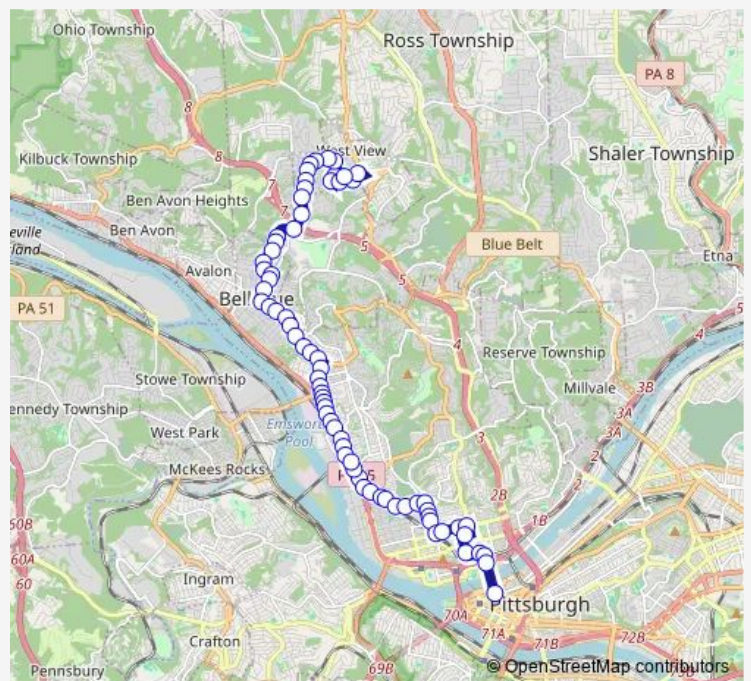

# Bus 13 Bellevue

[Go to website](#)

**Direction**  
 West View Fire LN + Workout Anytime — 7TH ST + Penn Ave  
 70 stops  
[Open route schedule](#)

- West View Fire LN + Workout Anytime
- West View Plaza Fire Lane + Giant Eagle
- West View Plaza Fire Lane + Uhaul
- West View Park DR + West View Tower
- Center AVE + Perry HWY FS (Steps)
- Center AVE + Waverly Ave
- Center AVE + Chalfonte Ave
- Center AVE + Bronx
- Center AVE + Columbia AVE Fs
- Center AVE + Cornell Ave
- Center AVE + Princeton Ave
- Center AVE + Yale Ave
- Center AVE + Harvard Ave
- Cornell AVE + Cornell AVE Ext
- Cornell AVE + Oakridge Rd
- FOREST AVE + CENTER AVE FS
- Forest AVE + Klemont Ave
- Forest AVE + Ravenswood Ave
- Forest AVE + Maryland Ave
- Forest AVE + Carolyn AVE Fs
- Forest AVE + #550

**Route schedule**

West View Fire LN + Workout Anytime — 7TH ST + Penn Ave

Monday	05:26-23:46
Tuesday	05:26-23:46
Wednesday	05:26-23:46
Thursday	05:26-23:46
Friday	05:26-23:46
Saturday	05:38-23:38
Sunday	06:01-22:44

**Route info**

Direction: West View Fire LN + Workout Anytime

Stops: 70

Trip Duration: 0 hour 41 min

13 — Bellevue

Forest AVE + Balph Ave

Balph AVE + Orchard

Balph AVE + Teece Ave

Lincoln AVE + Sheridan Ave

Lincoln AVE + Fremont AVE Ns

Lincoln + Harrison

Lincoln AVE + Bryant AVE Fs

Lincoln AVE + Kendall Ave

Lincoln AVE + Burnside

California AVE + Winhurst St

California AVE + Chellis St