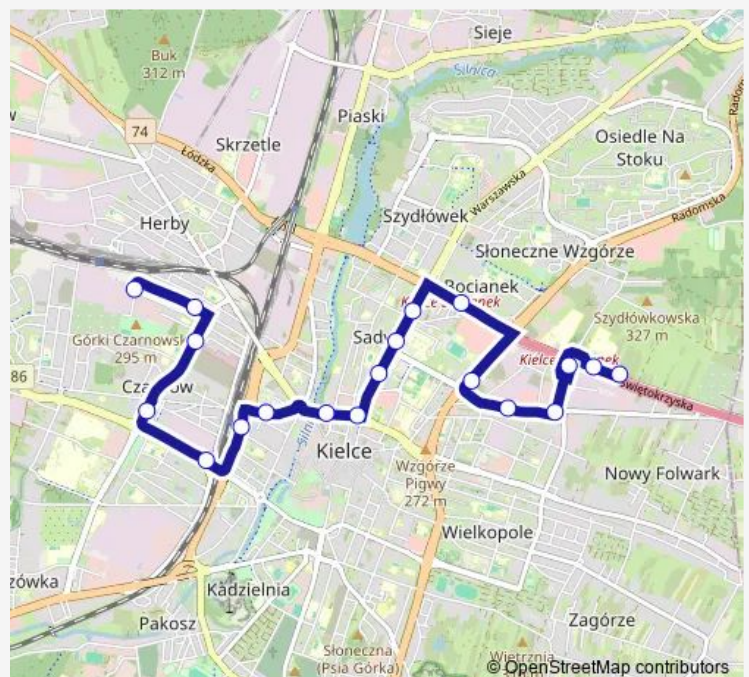

### Route schedule

Kampus Ujk — Kolberga

Monday 04:39-23:00

Tuesday 04:39-23:00

Wednesday 04:39-22:30

Thursday 04:39-23:00

Friday 04:39-23:00

Saturday 04:31-23:56

Sunday 05:43-23:00

### Route info

Direction: Kampus Ujk

Stops: 19

Trip Duration: 0 hour 26 min

## Route schedule

Kolberga — Kampus Ujk

Monday 04:45-23:23

Tuesday 04:45-23:23

Wednesday 04:45-22:55

Thursday 04:45-23:23

Friday 04:45-23:23

Saturday 04:38-23:24