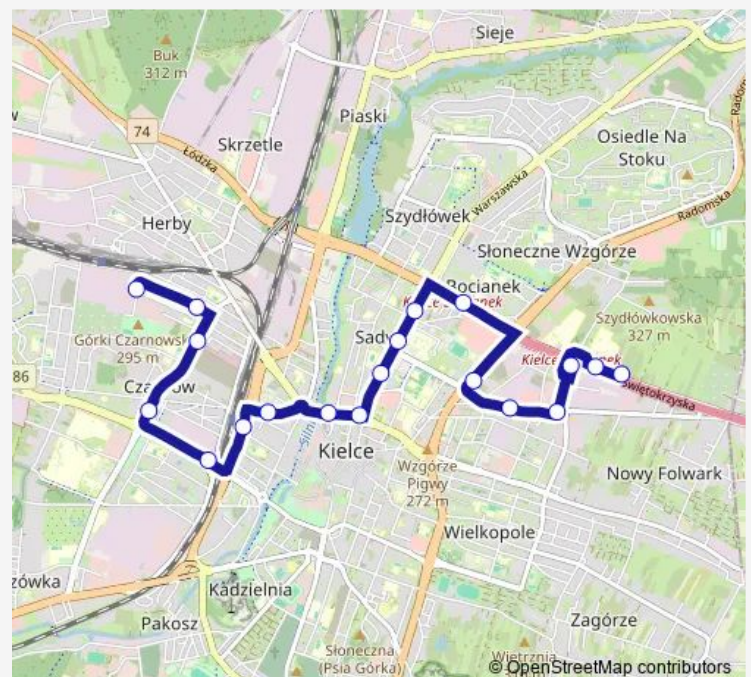

Kampus Ujk — Kolberga

| | |
|-----------|-------------|
| Monday | 04:39-23:00 |
| Tuesday | 04:39-23:00 |
| Wednesday | 04:39-22:30 |
| Thursday | 04:39-23:00 |
| Friday | 04:39-23:00 |
| Saturday | 04:31-23:56 |
| Sunday | 05:43-23:00 |

Route info

Direction: Kampus Ujk

Stops: 19

Trip Duration: 0 hour 34 min

Direction

Kolberga — Kampus Ujk

20 stops

[Open route schedule](#)

Wednesday 04:45-22:55

Thursday 04:45-23:23

Friday 04:45-23:23

Saturday 04:38-23:24

Sunday 05:50-23:23

Route info

Direction: Kolberga

Stops: 20