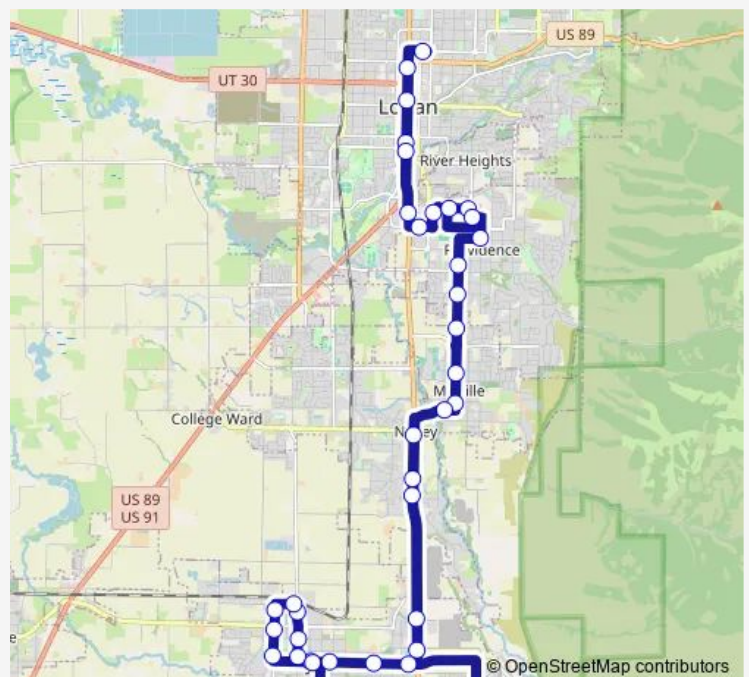

80 West 200 North

5 North Main(Providence City Hall)

229 South 200 West

503 South 200 West

615 North Main(Millville)

195 North Main

125 South Main(Millville Elementary)

95 West 200 South

3235 South Hwy 165(Little Wonders)

3665 South Hwy 165

3835 South Hwy 165

Route schedule

150 East 500 North(Transit Center) — 84 West Main(Hyrum City Hall)

Monday	09:00-12:45
Tuesday	09:00-12:45
Wednesday	09:00-12:45
Thursday	09:00-12:45
Friday	09:00-12:45
Saturday	10:15-17:45
Sunday	—

Route info

Direction: 150 East 500 North(Transit Center)

Stops: 35

Trip Duration: 0 hour 32 min

13 — Providence, Millville, Hyrum

387 North 800 East(Hyrum)

79 North 800 East

725 East Main(Hyrum Park and Ride/Senior Citizen Cente)

465 East Main

75 East Main

111 West Main

46 North 200 West

186 North 200 West

380 North 200 West(EA Millers)

220 West 400 North(Jbs)

375 North 400 West