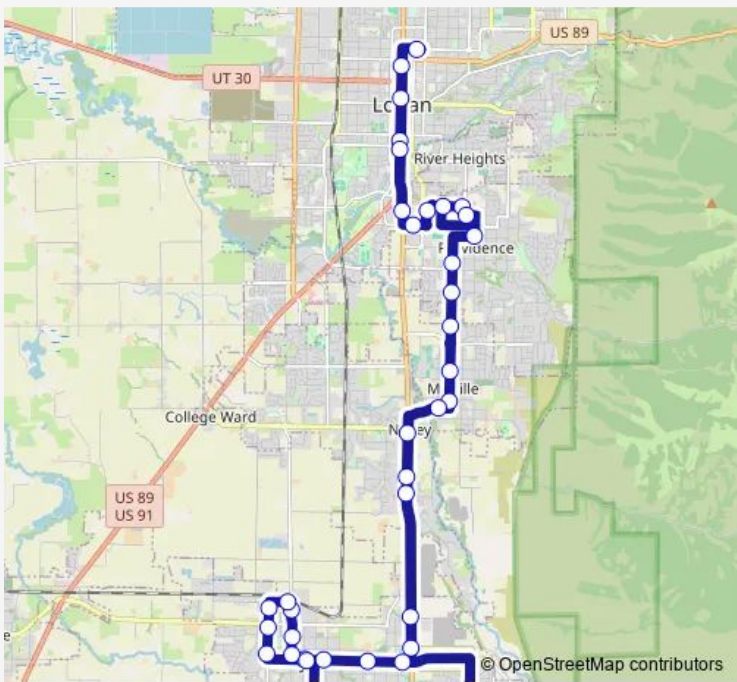

Bus 13 Providence, Millville, Hyrum

[Go to website](#)

Direction
 150 East 500 North(Transit Center) — 84 West Main(Hyrum City Hall)
 35 stops
[Open route schedule](#)

- 150 East 500 North(Transit Center)
- 355 North Main(Custom Muffler)
- 55 North Main(Emporium)
- 359 South Main(The Cache Food Pantry)
- 449 South Main
- 995 South Main(Big 5 / Walmart)
- 520 West 100 North(Maceys)
- 254 North Springcreek Pkw
- 270 West 280 North(Providence Place)
- 120 West 280 North
- 80 West 200 North
- 5 North Main(Providence City Hall)
- 229 South 200 West
- 503 South 200 West
- 615 North Main(Millville)
- 195 North Main
- 125 South Main(Millville Elementary)
- 95 West 200 South
- 3235 South Hwy 165(Little Wonders)
- 3665 South Hwy 165
- 3835 South Hwy 165

Route schedule
 150 East 500 North(Transit Center) — 84 West Main(Hyrum City Hall)

Monday	09:00-12:45
Tuesday	09:00-12:45
Wednesday	09:00-12:45
Thursday	09:00-12:45
Friday	09:00-12:45
Saturday	10:15-17:45
Sunday	—

Route info
 Direction: 150 East 500 North(Transit Center)
 Stops: 35
 Trip Duration: 0 hour 32 min

13 — Providence, Millville, Hyrum **BusMaps**

387 North 800 East(Hyrum)

79 North 800 East

725 East Main(Hyrum Park and Ride/Senior Citizen Cente)

465 East Main

75 East Main

111 West Main

46 North 200 West

186 North 200 West

380 North 200 West(EA Millers)

220 West 400 North(Jbs)

375 North 400 West